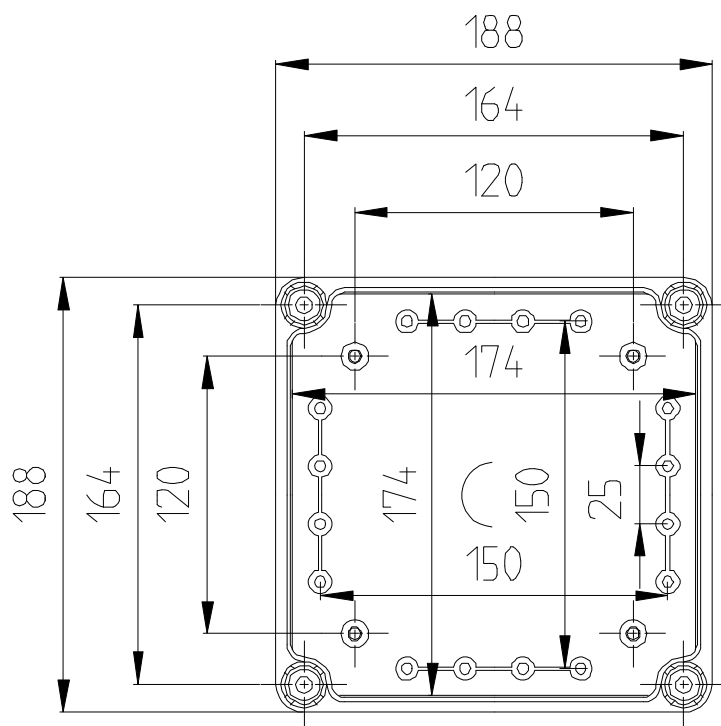

This is a sample photo.

ORDER SYMBOL: FEX 1919 13 T

EL.number **EAN:** 6418074007865

Sweden:
Denmark: 8212026311
Finland: 3424636

INCLUDING:
Enclosure body, cover, 4 slotted cover screws, and mounting screws.

APPROVALS:

USA: NEMA 1, 4X, 6, 12, 13; UL 94-V0; KEMA: Ex-97.D.3891 U

EURO: IP 67; UL 94-V0; KEMA: Ex-97.D.3891 U

OTHERS: IEC 529, KEMA Ex-97.D.3891 U, GL 07.09-92, FIMKO 197843-01, LR 90/00197 (E4)

FIBOX FEX-PC-7

TECHNICAL INFORMATION:

Standard colour: RAL 7035
Ingress protection: IP 67 (IEC 529)
Flame resistance:

Temp.range in cont. use: Max. +80 °C
Temp. range of material: - 40 °C - + 120 °C

ACCESSORIES

Extension frame	EKJZR	DIN-Rail	EKV 24
Extension frame	EKMZR	DIN-Rail	EKV 32
Extension frame	EKOZR	DIN-Rail	EKV 34
Extension frame	EKPZR	Corner plug	MB 10523
Extension frame	EKTZR	Fastening lug	MB 10674
Extension frame	EKUZR	Earth bar support	MB 26069
DIN-Rail	EKV 12	Earth bar set	MR 26059
DIN-Rail	EKV 14		
DIN-Rail	EKV 22		