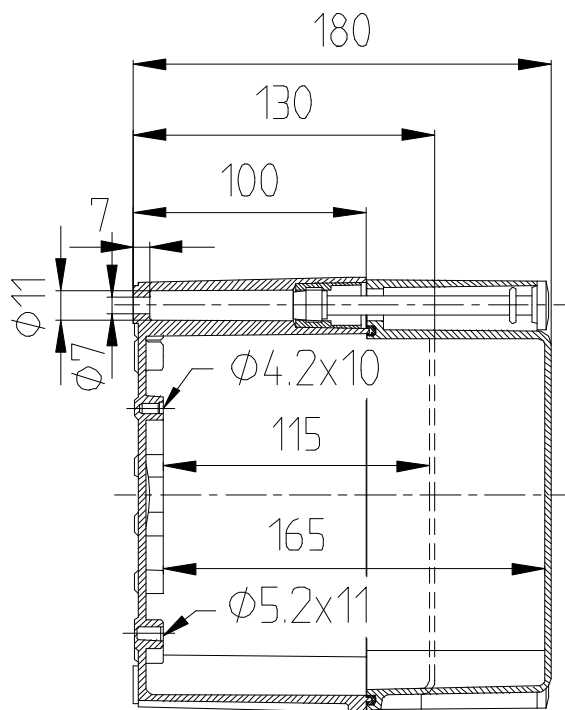

This is a sample photo.

ORDER SYMBOL: FEX 1919 13 T

EL.number **EAN:** 6418074007865

Sweden:
Denmark: 8212026311
Finland: 3424636

INCLUDING:
Enclosure body, cover, 4 slotted cover screws, and mounting screws.

APPROVALS:

USA: NEMA 1, 4X, 6, 12, 13; UL 94-V0; KEMA: Ex-97.D.3891 U

EURO: IP 67; UL 94-V0; KEMA: Ex-97.D.3891 U

OTHERS: IEC 529, KEMA Ex-97.D.3891 U, GL 07.09-92, FIMKO 197843-01, LR 90/00197 (E4)

FIBOX FEX-PC-7

TECHNICAL INFORMATION:

Standard colour: RAL 7035
Ingress protection: IP 67 (IEC 529)
Flame resistance:

Temp.range in cont. use: Max. +80 °C
Temp. range of material: - 40 °C - + 120 °C

ACCESSORIES

Extension frame	EKJZR	DIN-Rail	EKV 24
Extension frame	EKMZR	DIN-Rail	EKV 32
Extension frame	EKOZR	DIN-Rail	EKV 34
Extension frame	EKPZR	Corner plug	MB 10523
Extension frame	EKTZR	Fastening lug	MB 10674
Extension frame	EKUZR	Earth bar support	MB 26069
DIN-Rail	EKV 12	Earth bar set	MR 26059
DIN-Rail	EKV 14		
DIN-Rail	EKV 22		