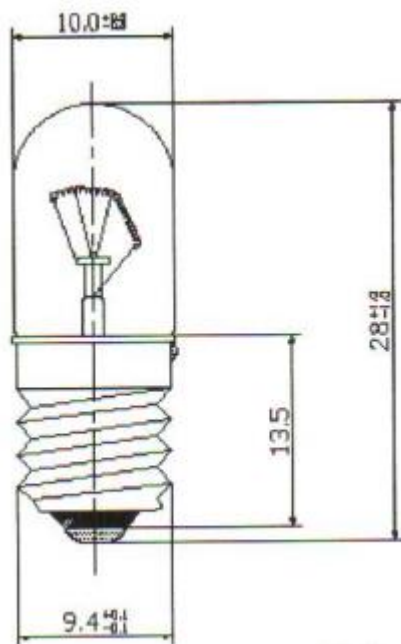

### Clear Filament Indicator Lamp

RS Stock number [104-862](#)

Dimensions: (mm)

## Specifications

Structure		Design Characteristics	
Bulb Type	T3 1/4 Clear	Voltage	12V
Bulb Diameter	Ø10.0max	Amperage	183mA±10%
Length	28.0Max	Filament Type	Vacuum Type
Base Type	E10	Luminous Flux	11.0Lm±20%
		Life Hours	3000hrs