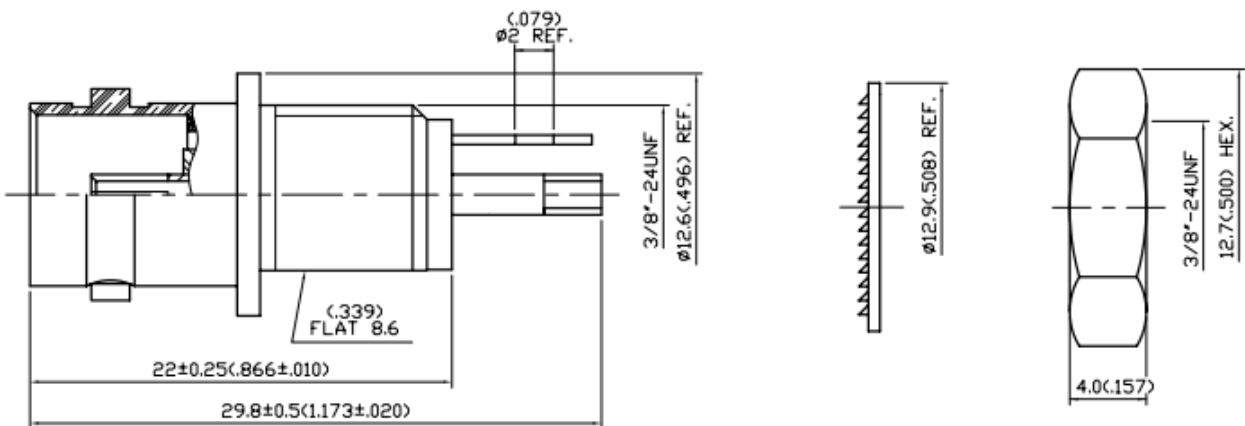

Datasheet

Straight 75Ω Panel Mount Bulkhead Fitting BNC Connector

RS Stock number [546-3995](#)

Dimensions: (mm)

Specifications

- Bodies: Brass Per JIS-C3604
- Center Contact: Brass Per JIS-C3604
- Part to be clean and free of burrs

No.	Description	Material	Q'ty	Finish
1	Washer	Iron	1	Nickel 100" Min
2	Nut	Brass	1	Nickel 100" Min
3	Washer	Brass	1	Nickel 100" Min
4	Body 1	Brass	1	Tin 120" Min
5	Washer	Brass	1	Nickel 100" Min
6	Body 2	ABS	1	None
7	Center Contact	Brass	1	Gold