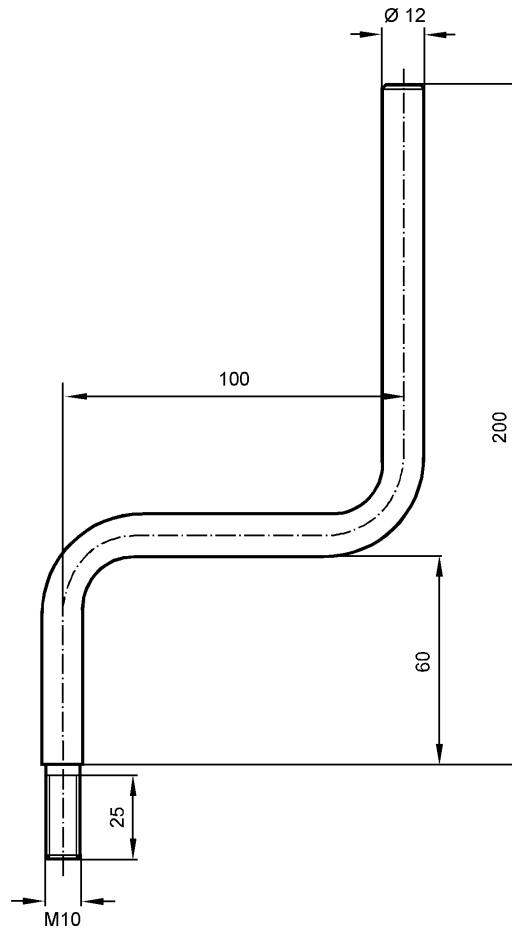

E20940

ROD MOUNTING ANGLED

Accessories

Product characteristics

mounting rod

Ø 12 / M10 mm

Mechanical data

Length L	[mm]	200
Design		angled
Housing materials		stainless steel 316Ti / 1.4571
Weight	[kg]	0.301

Remarks

Pack quantity	[piece]	1
---------------	---------	---