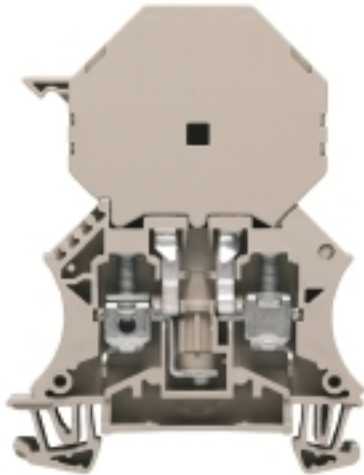

**W-Series
WSI 6/2/LD 250AC**

Weidmüller Interface GmbH & Co. KG
Klingenbergstraße 16
D-32758 Detmold
Germany
Fon: +49 5231 1429-0
Fax: +49 5231 14292083
www.weidmueller.com

Klippon® Connect with clamping yoke Technology

The high reliability and variety of designs of the terminal blocks with clamping yoke connections make planning easier and optimises operational safety. Klippon® Connect provides a proven response to a range of different requirements.

General ordering data

Type	WSI 6/2/LD 250AC
Order No.	1014400000
Version	W-Series, Fuse terminal, Rated cross-section: 6 mm², Screw connection
GTIN (EAN)	4008190051495
Qty.	25 pc(s).