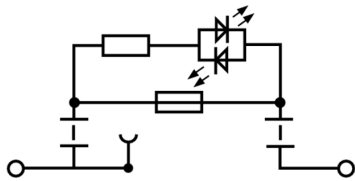

Data sheet

W-Series
WSI 6/2/LD 250AC

Weidmüller Interface GmbH & Co. KG
Klingenbergstraße 16
D-32758 Detmold
Germany
Fon: +49 5231 1429-0
Fax: +49 5231 14292083
www.weidmueller.com

Drawings