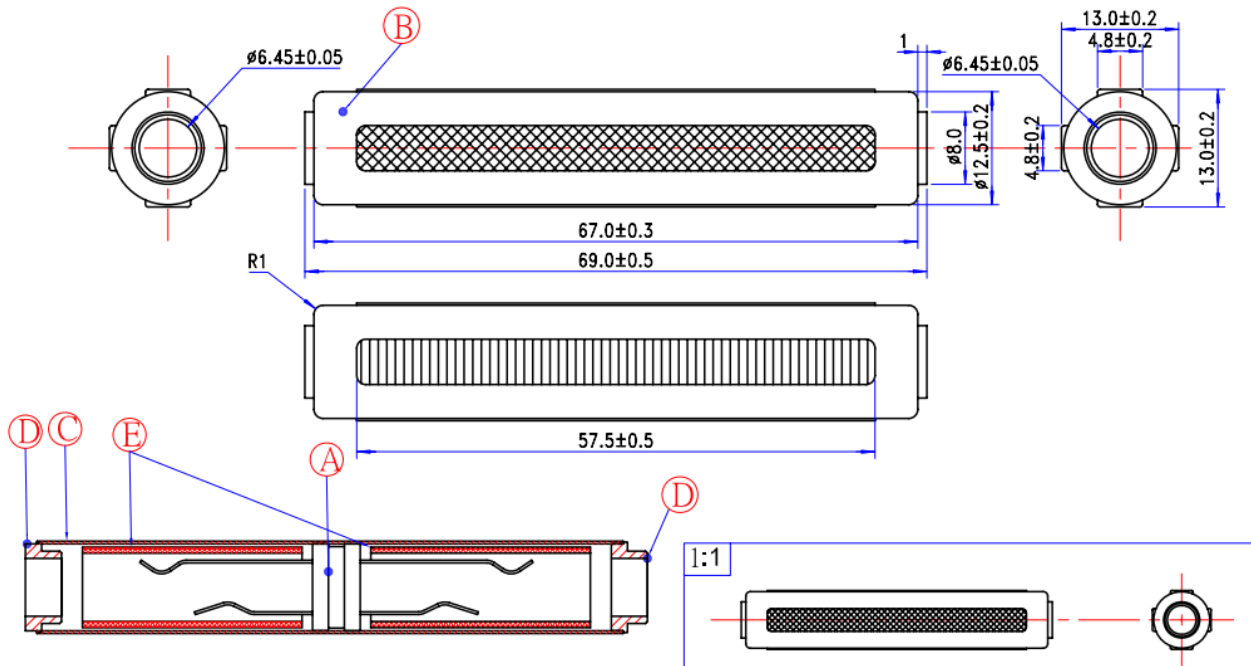

## Straight Audio Connector Adapter Female 1/4 in Stereo to Female 1/4 in Mono

RS Stock 392-627

Dimensions: (mm)

NO	Description	Unit	Materials	Finish/Color
A.	6.3SJ TO 6.3SJ彈片	1	BRASS	NI
B.	BODY	1	PVC	B
C.	BRASS TUBE(銅管)	1	BRASS	NO PLATED
D.	BRASS CASING(銅蓋)	2	BRASS	NI
E.	PVC TUBE	2	PVC	B