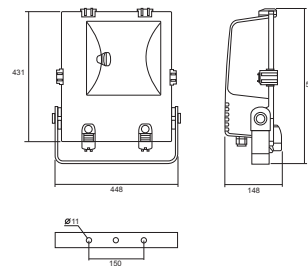

**Installation Notes**

- Suitable for column, wall and floor mounting
- Stirrup bolts directly to vertical surface for area floodlighting or to floor for façade lighting
- Use COLDHVB mounting bracket (order separately) if mounting on column or horizontal surface for area floodlighting
- 3 way, 1 x 2.5mm<sup>2</sup> terminal block
- Aimed by slackening side bolts and positioning angle using inclinometer on stirrup
- Front lens secured by latching clips. Hinges for easy lamp replacement
- Supplied complete with lamp
- Safety distance - 1m

**Dimensions**

**Photometric Data**