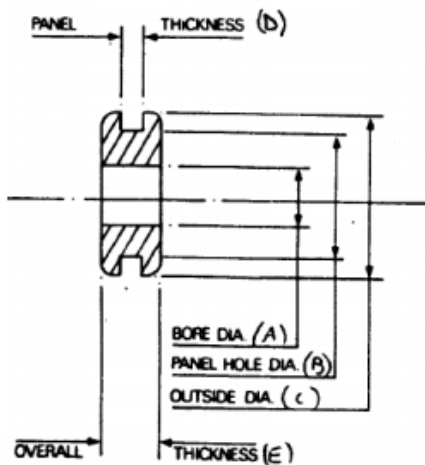

Datasheet

RS Pro Round PVC Cable Grommet

Description:

Sleeved cable grommets to provide support for cables and wires passing through panels. Manufactured from black PVC

Specifications:

Material: Black pliable PVC, grade VX329
 Max Temp: 65°C
 Softness: 55° Shore (BS85)

STANDARD GROMMET

SLEEVED GROMMET

Stock No.	A	B	C	D	E	F	G	H
543197	3.96	6.35	9.52	1.6	6.35	-	-	-
543204	6.35	9.52	14.27	1.6	6.35	-	-	-
543210	9.52	12.70	17.44	1.6	7.13	-	-	-
543282	6.35	9.52	14.27	2.4	-	23.1	7.9	14.3