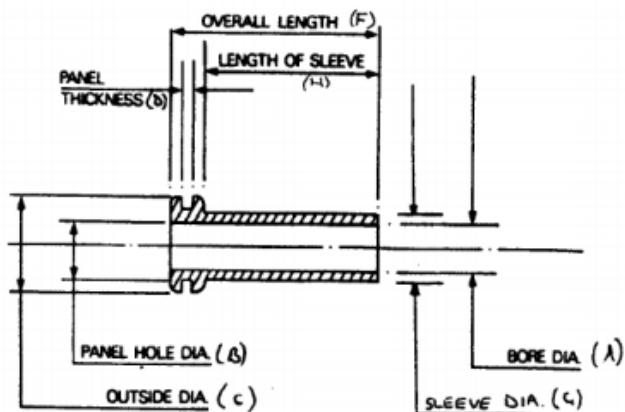

Datasheet

RS Pro Round PVC Cable Grommet

Description:

Sleeved cable grommets to provide support for cables and wires passing through panels. Manufactured from black PVC

Specifications:

Material: Black pliable PVC, grade VX329
 Max Temp: 65°C
 Softness: 55° Shore (BS85)

STANDARD GROMMET

SLEEVED GROMMET

Stock No.	A	B	C	D	E	F	G	H
543197	3.96	6.35	9.52	1.6	6.35	-	-	-
543204	6.35	9.52	14.27	1.6	6.35	-	-	-
543210	9.52	12.70	17.44	1.6	7.13	-	-	-
543282	6.35	9.52	14.27	2.4	-	23.1	7.9	14.3