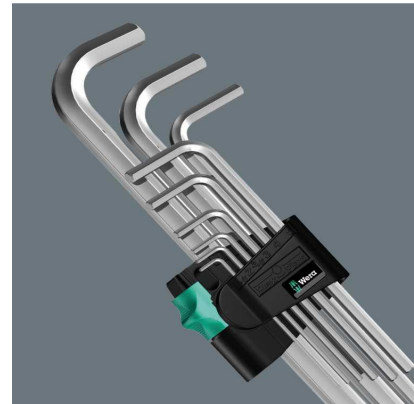

## 950 L-key, metric, chrome-plated, 14.0 mm

EAN:	4013288018427	Code:	05021085001
Type:	950		
Size:	14.0x140		

High-quality L-key for hexagon socket screws. Chrome-plated surface for optimised corrosion protection. Abrasion-resistant size marking for easy access.