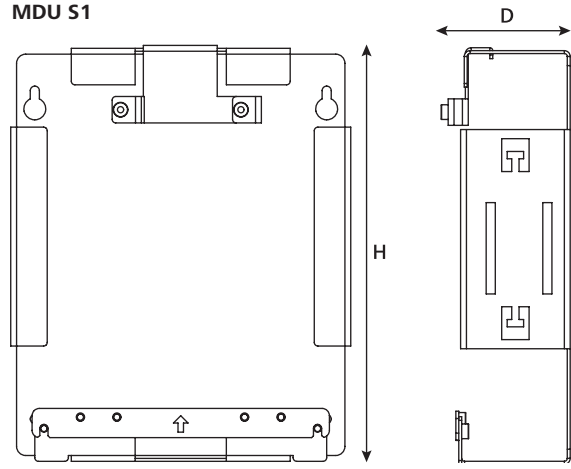

## Technical Data

Dimensions (mm)		Depth (D)	Width (W)	Height (H)
	MDU S1XS	80	180	236
	MDU S1	71	186	228
	MDU S2	62	206	368
	MDU S3	63	228	357
	MDU S4	63.5	285	416
MDU S5	65	360	521	
<b>Material</b>	Mild Steel			
<b>Colour</b>	Grey			

## Technical Diagrams

### MDU S1XS

Front View

Side View

Top View

### MDU S1

Front View

Side View