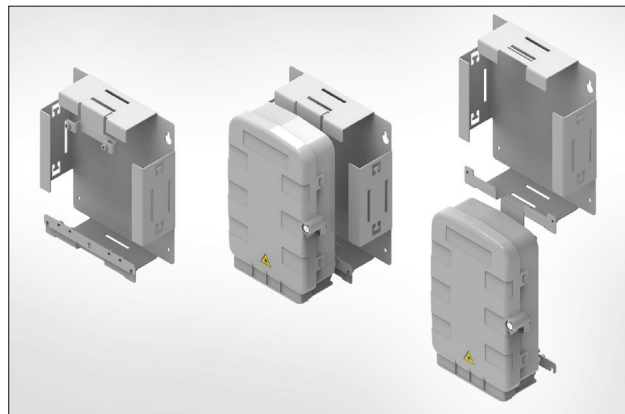

#### Application Information

The Rear mounting storage brackets have been designed to allow for effective MDU wall mounting at both low and high levels. The MDU is affixed to a back plate which then secures to the wall mounted storage bracket.

It allows engineers to safely remove the MDU and bring it down to working level. The back plate also features a hook system that allows engineers to hang the MDU off the storage bracket and offers flexibility in working methods and environments.

The storage bracket has been designed to hold and store up to 3 metres of drop cable. A number of anchor points are located around the bracket to allow for multiple cable tie points, ensuring stability and security for the stored drop cable.

#### Features and Benefits:

- Dual use; MDU mounting and drop cable storage
- Stores up to 3m of drop cable
- Allows easy removal of MDU to working level
- Integrated hook to hang the MDU from
- Multiple anchor points