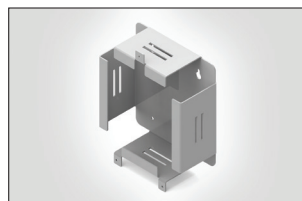

Unloaded MDU S1XS Basket.