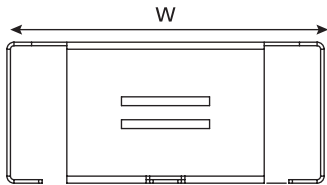

Basket with MDU S1 in situ and hung off the Rear Mounting Storage Bracket..

Unloaded MDU S1XS Basket.

Unloaded MDU S1 Basket.

Unloaded MDU S2 Basket.

Unloaded MDU S3 Basket.

Unloaded MDU S4 Basket.

Unloaded MDU S5 Basket.

## Technical Data

Dimensions (mm)		Depth (D)	Width (W)	Height (H)
	MDU S1XS	80	180	236
	MDU S1	71	186	228
	MDU S2	62	206	368
	MDU S3	63	228	357
	MDU S4	63.5	285	416
MDU S5	65	360	521	
<b>Material</b>	Mild Steel			
<b>Colour</b>	Grey			

## Technical Diagrams

### MDU S1XS

Front View

Side View

Top View