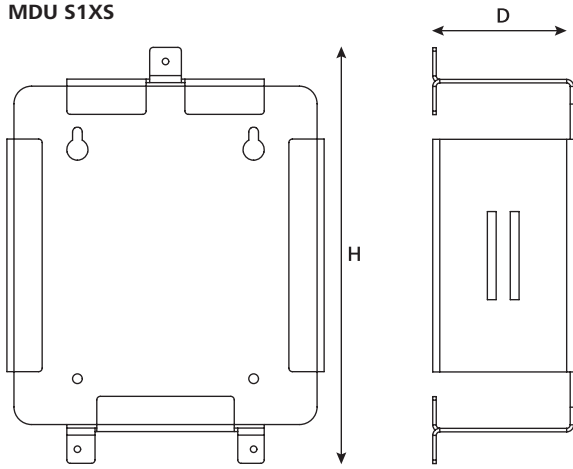

Technical Diagrams

MDU S1XS

Front View

Side View