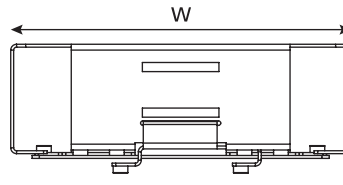

## Technical Data

Dimensions (mm)		Depth (D)	Width (W)	Height (H)
	MDU S1XS	80	180	236
	MDU S1	71	186	228
	MDU S2	62	206	368
	MDU S3	63	228	357
	MDU S4	63.5	285	416
MDU S5	65	360	521	
<b>Material</b>	Mild Steel			
<b>Colour</b>	Grey			

## Technical Diagrams

### MDU S1XS

Front View

Side View

Top View

### MDU S1

Front View

Side View