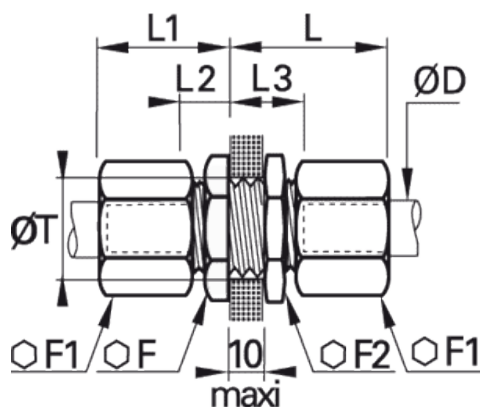

Datasheet

6 mm Straight Bulkhead Coupler Brass Compression Fitting

RS Stock number [2314799](#)

Description

Bulkhead Coupling, connection of 2 tubes together at a 180° angle through a panel

Specifications

Compression Connection Pipe Diameter	6mm
Fitting Direction	Straight
Fitting Type	Bulkhead Coupler
Material	Brass
Working Temperature	-40 to 100 °C

RS Stock No	ØD (mm)	F (mm)	F1 (mm)	F2 (mm)	<u>Lmaxi</u> (mm)	L1maxi (mm)	L2 (mm)	L3 (mm)	<u>ØTmini</u> (mm)	Weight (kg)
2314799	6	13	13	14	28	19	7.5	17.5	10.3	0.037