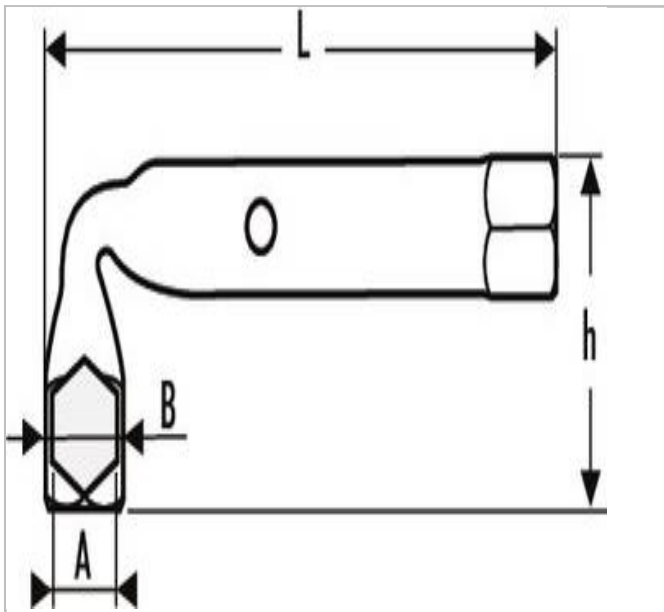

E113502 | EXPERT 6 x 6 box wrenches

Description:

- ISO 691
- ISO 2236
- Will reach nuts on long threaded rods.
- Through hole for using a bar.
- High chrome finish.

Informations:

	E113502
A [mm]	6
A [mm]	6
A [in]	
Length L [mm]	100.0
Head Width B [mm]	9.9
Height H [mm]	26,5
Weight [Kg]	0.03