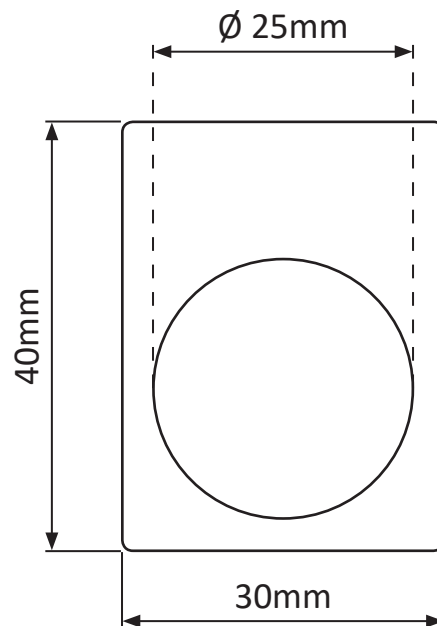

Datasheet

Stock No: 175-3961

Legend Plate with “OPEN” Marking

Specifications:

- Product Type: Legend Plate
- Product Category: Marking Accessory
- Compatible with: Ø 22.5mm Control or Signalling Unit
- Dimensions: 30mm x 40mm
- Marking: “OPEN”
- Language: English