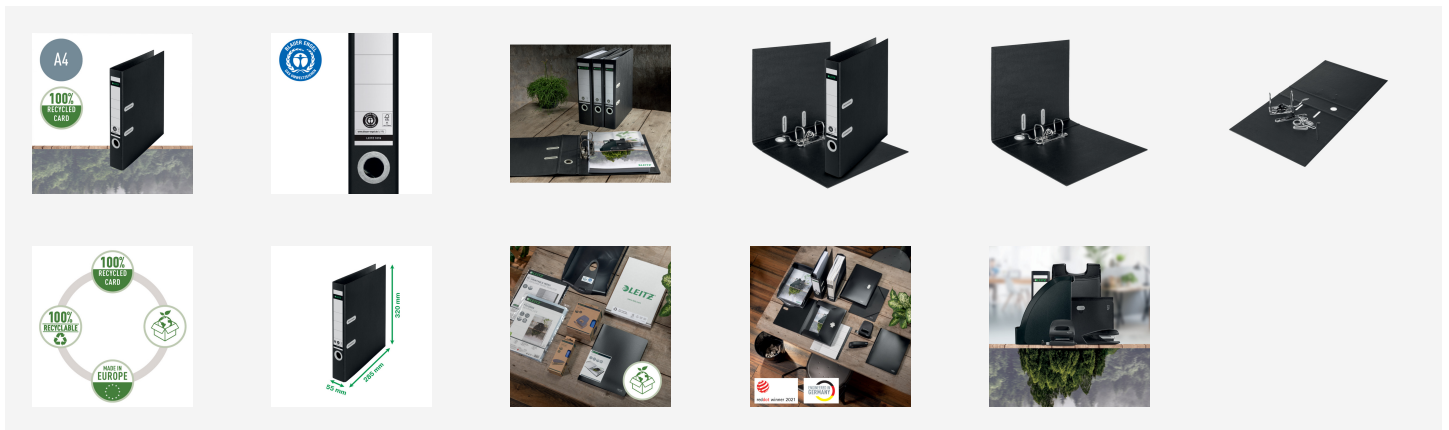

LEITZ

Leitz 180° Recycle Lever Arch File

Eye-catching, premium quality Lever Arch File made from recycled materials which can be disassembled for complete recycling. 50mm wide and suitable for A4. 100% recyclable and with FSC & Blue Angel environmental certification. This robust LAF perfectly complements other products from the Leitz Recycle range and is made to last. Modern and contemporary green stationery that will look great at home and in the office. With the eco friendly Recycle range from Leitz you can both improve your office environment – and the environment of our planet.

Colour	Number	EAN code
 yellow	10190015	4002432132270
 red	10190025	4002432132287
 blue	10190035	4002432132294
 green	10190055	4002432132300
 black	10190095	4002432127146

Attributes

- Made from 100% recycled card, 100% recyclable and Blue Angel & FSC certification
- The entire file can be disassembled and separated into paper, plastic and metal for 100% recycling
- Unique patented mechanism that opens 180° for 50% wider opening and 20% faster filing
- Robust LAF with cover paper in stylish colors
- Light grey recycled plastic thumbhole and rado rings for easy retrieval and to secure the file when closed and upright
- 350 A4 sheet capacity (80 gsm)
- 5 year guarantee on the mechanism
- Design and print your own spine label online at www.leitz.com/easyprint
- Made in Europe
- Label only – no further packaging waste

Specifications

Number	10190095
Colour	black
Material	Recycled Paper on board
Dimensions (W x H x D)	55 x 320 x 285 mm
Weight	408 g
Packing unit	10
Pallet quantity	420
Minimum order quantity	10
EAN code	4002432127146