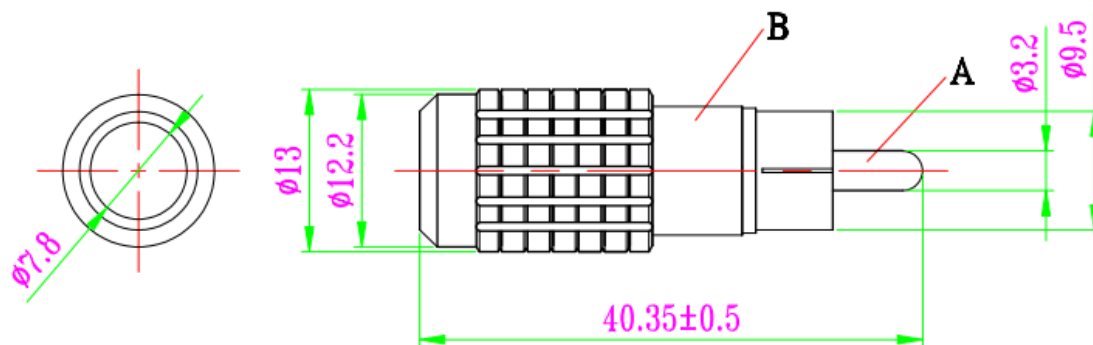

## Datasheet

### Red Straight Male Cable Mount RCA Plug, Gold Plate

RS Stock number [410-015](#)

Dimensions: (mm)