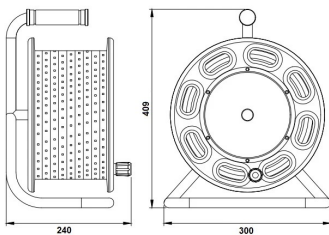

General ETIM properties

ETIM group	Luminaires
ETIM class	Light ribbon/-hose/-strip
Name	RoBust LED Rope Plus 50M 9W/m 850lm/m 4000K IP65 on Reel
Brand	Bailey
Productseries	RoBust LED rope plus
Producttype	9W/m