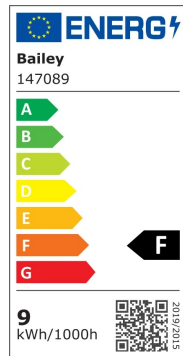

General ETIM properties

ETIM group	Luminaires
ETIM class	Light ribbon/-hose/-strip
Name	RoBust LED Rope Plus 50M 9W/m 850lm/m 4000K IP65 on Reel
Brand	Bailey
Productseries	RoBust LED rope plus
Producttype	9W/m