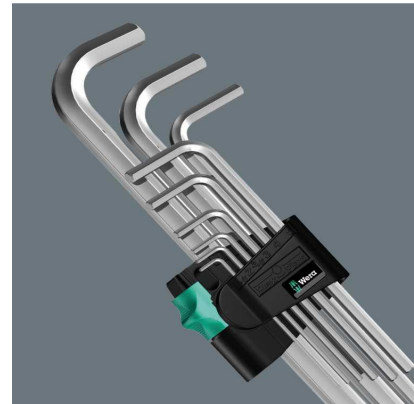

## 950 PKS L-key, metric, chrome-plated, Hex-Plus, 2.5 mm

EAN:	4013288098061	Code:	05133152001
Type:	950 PKS		
Size:	2.5x63		

High-quality L-key with extra short long arm for particularly confined screwdriving jobs. For hexagon socket screws. With Hex-Plus profile, which prevents damaged screw heads: A greater contact surface avoids rounded out screw heads. With ball end on the long arm enabling angled screwdriving jobs. Chrome-plated surface for optimised corrosion protection. The size of the L-key has been engraved by a laser making it abrasion-resistant and easy to find the right tool.