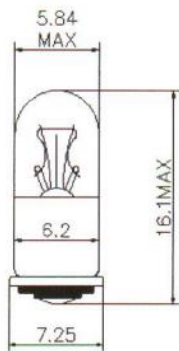

Datasheet

Midget Flange Filament Indicator Lamp

RS Stock number 104-632

Dimensions: (mm)

Specification

Structure		Design Characteristics	
Bulb Type	T1 ¾ Clear	Voltage	6V
Bulb Diameter	Ø5.84 Max	Amperage	200mA±10%
Length	16.1 Max	Filament Type	Vacuum Type
Base Type	M.F	Luminous Flux	7.5Lm±20%
		Life Hours	1000 Hours