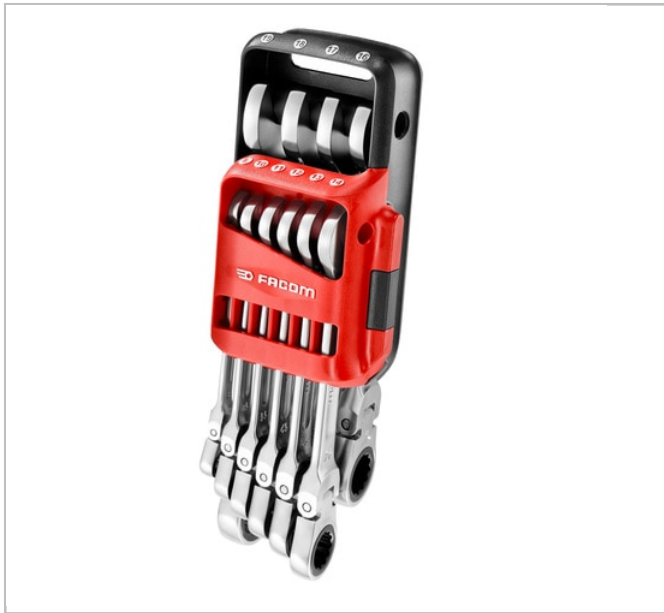

Metric hinged ratchet combination wrench set in portable case

Description:

- Productivity and safety = easy to organise, easy to spot, always with you.
- Resistant to chemicals and impacts.

	A [mm]	Weight [Kg]	Contents []
467BF.JP10	8 - 10 - 11 - 12 - 13 - 14 - 16 - 17 - 18 - 19	1.3	Portable case: CK.467BJP10