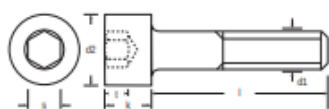

General Specifications

Thread Size	M10
Head Shape	Hex socket cap
Material	Steel
Finish	Black Self Colour
Thread Type	Metric
Grade	12.9
Applications	Woodworking, Domestic applications, Fasteners and fixings, Machine tooling and repair, Security guarding, Panel Building

Mechanical Specifications

Length	40mm
Thread Pitch	1.5mm
Head Diameter Range	16mm
Head Height Range	10mm
Key Size Nominal Range	8mm
Key Engagement	5

Approvals

Compliance/Certifications

RoHS Certificate Of Compliance ,DIN912