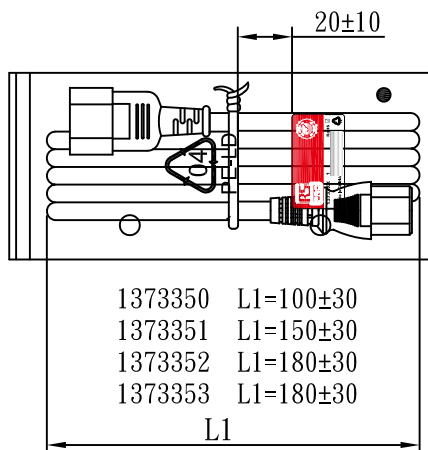

MARKING:

MARKING:

1373350 L1=100±30  
 1373351 L1=150±30  
 1373352 L1=180±30  
 1373353 L1=180±30

WIRING COLOR:

E: Yellow/Green

N: Blue

L: Brown

LENGED ON CORD : (E04-14)

△VDE△ KEMA-KEUR 401401401 △VDE△ △CEBEC 809 ③④⑤⑥ NF-USE 1346  
 IEMMEQU H05VV-F 3G 0.75mm<sup>2</sup> 300/500V -LF- CE

No	BOM ITEM	Q' TY	P/N
1	KPR-11 TERMINAL	3 pcs	BBN11000
2	IS-011 DUST COVER(GREY)	1 pcs	MP01101H
3	IS-011 INNER BODY	1 pcs	MI011000
4	PVC 45P (SA87, IS-011)	18 g	RPP0451H
5	KPR-14 TERMINAL	3 pcs	BBB14000
6	IS-14 INNER BODY	1 set	MI014000
7	PVC 45P (SA87, IS-14)	22 g	RPP0451H
8	PE TIE (WHITE , 6 inch )	1 pcs	KBW10006
9	PE BAG(120*260)	1 pcs	KPR10026
10	LABEL(45*25)	1 pcs	

NOTE:1. CORD 128  
 2. CONTENT 137335X

CABLE	H05VV-F 3G 0.75 DENT PRINT CT-1H(GREY)			
PLUG	IS-011 + IS-14	LENGTH	L	UNIT mm
CLIENT	NAME	First connectivity	N/W	UNIT kg
	P/N	137335X	SG DWG	SR-172524-7 VER. A