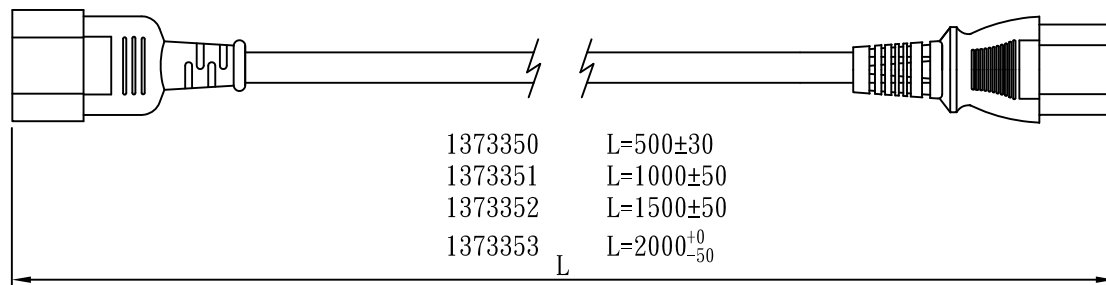

MARKING:

MARKING:

1373350 L1=100±30  
 1373351 L1=150±30  
 1373352 L1=180±30  
 1373353 L1=180±30

WIRING COLOR:

E: Yellow/Green

N: Blue

L: Brown

LENGED ON CORD : (E04-14)

△VDE△ KEMA-KEUR 401401401 △VDE△ △CEBEC 809 ③④⑤⑥ NF-USE 1346  
 IEMMEQU H05VV-F 3G 0.75mm<sup>2</sup> 300/500V -LF- CE

No	BOM ITEM	Q' TY	P/N
1	KPR-11 TERMINAL	3 pcs	BBN11000
2	IS-011 DUST COVER(GREY)	1 pcs	MP01101H
3	IS-011 INNER BODY	1 pcs	MI011000
4	PVC 45P (SA87, IS-011)	18 g	RPP0451H
5	KPR-14 TERMINAL	3 pcs	BBB14000
6	IS-14 INNER BODY	1 set	MI014000
7	PVC 45P (SA87, IS-14)	22 g	RPP0451H
8	PE TIE (WHITE , 6 inch )	1 pcs	KBW10006
9	PE BAG(120*260)	1 pcs	KPR10026
10	LABEL(45*25)	1 pcs	

NOTE:1. CORD 128  
 2. CONTENT 137335X

CABLE	H05VV-F 3G 0.75 DENT PRINT CT-1H(GREY)			
PLUG	IS-011 + IS-14	LENGTH	L	UNIT mm
CLIENT	NAME	First connectivity	N/W	UNIT kg
	P/N	137335X	SG DWG	SR-172524-7 VER. A