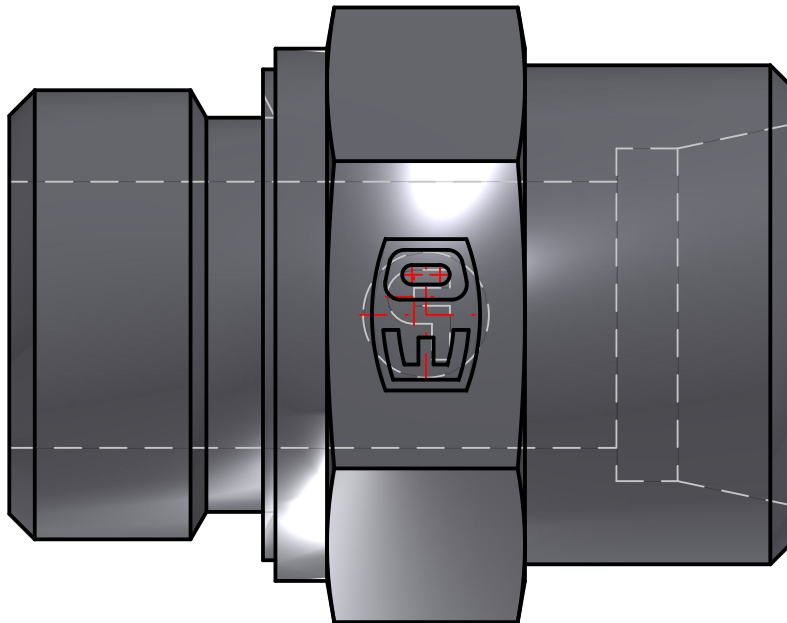

ENGINEERING YOUR SUCCESS.

Parker Hannifin Corporation  
High Pressure Connectors Europe  
Am Metallwerk 9  
33659 Bielefeld, Germany  
Ph: +49 (0) 521-4048-0  
Fax: +49 (0) 521-4048-4280

**PARKER High Pressure Connectors Europe Division**  
**Ermeto DIN male stud high pressure hydraulic tube fittings**

PART Number: GE20SMEDOMDCF

*Interactive 3D graphic, click to activate and rotate  
(3D capable PDF viewer required)*

Technical Data	
Part Number	GE20SMEDOMDCF
Series Name	Ermeto DIN male stud high pressure hydraulic tube fittings
Series Code	Ermeto DIN male stud high pressure hydraulic tube fittings
Division ID	687614
Division Name	High Pressure Connectors Europe Division
Company	Parker Hannifin

GE20SMEDOMDCF

Price: contact Parker