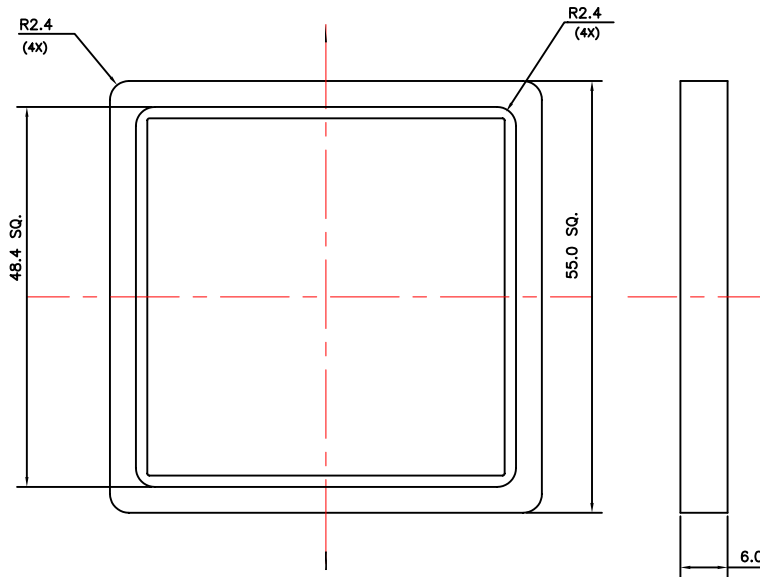

MOUNTING FRAME 896-6908

55x55mm Bezel for 896-6894 and 896-6898

MOUNTING FRAME 896-6901

72x72mm Bezel for 896-6894 and 896-6898