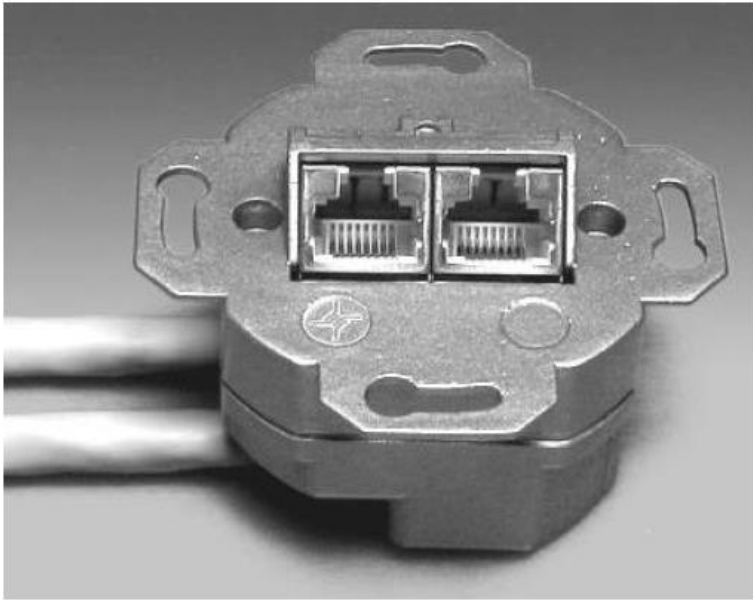

ENGLISH

Datasheet

Floor Port Pearl

RS Stock number 387-3895

Description:

With LSA plus clamps colour printed on after EIA/TIA 56A channel
- Bodentank or unterputzeinbau, 2 x RJ45

Colour: RAL1013

Wiring Box: EMJ45 Cat.e 8/8 UP/50 EK