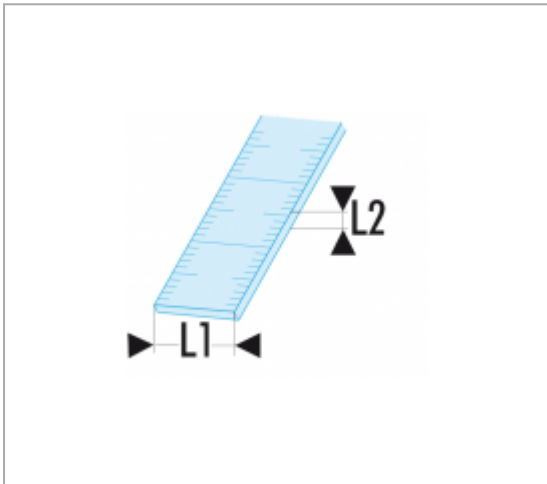

## DELA.1056.1000 | DELA.1056 - STAINLESS STEEL SEMI-RIGID LONG RULERS - 1 SIDE

### Description :

- 6 drawers = 25 modules distributed in the 60 and 130 mm drawers: - 3 drawer 60 mm wall = 15 modules. - 2 drawer 130 mm wall = 10 modules. - 1 drawer 200 mm wall.
- The 200 and 270 mm drawers can also be fitted with modules.
- Supplied with 12 partitions for 60 mm drawers and 4 partitions for 130 mm drawers.
- Total load in the drawers: 235 kg.
- Wall storage capacity: 255 litres.
- Drawer useful size: L.948 x D.421 x H.60 / 130 / 200 mm.
- Furnished with 8 separators for drawers of 60 mm and 8 separators for drawer of 130 mm.

### Informations :

	DELA.1056.1000
L [mm]	1000
L1 x L2 [mm]	30 x 0,8
[g]	100