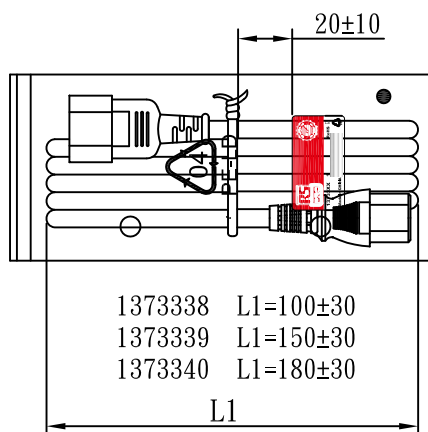

MARKING:

MARKING:

1373338 L1=100±30
 1373339 L1=150±30
 1373340 L1=180±30

WIRING COLOR:

E: Yellow/Green
 N: Blue
 L: Brown

LENGED ON CORD : (E04-14)

◁VDE▷ KEMA-KEUR ◁VE▷ △ CEBC 809 Ⓢ Ⓣ Ⓝ Ⓟ NF-USE 1346
 IEMMEQU H05VV-F 3G 0.75mm² 300/500V -LF- CE

| No | BOM ITEM | Q' TY | P/N |
|----|--------------------------|-------|----------|
| 1 | KPR-11 TERMINAL | 3 pcs | BBN11000 |
| 2 | IS-011 DUST COVER(BLUE) | 1 pcs | MP0110HG |
| 3 | IS-011 INNER BODY | 1 pcs | MI011000 |
| 4 | PVC 45P (SA87, IS-011) | 18 g | RPP045HG |
| 5 | KPR-14 TERMINAL | 3 pcs | BBB14000 |
| 6 | IS-14 INNER BODY | 1 set | MI014000 |
| 7 | PVC 45P (SA87, IS-14) | 22 g | RPP045HG |
| 8 | PE TIE (WHITE , 6 inch) | 1 pcs | KBW10006 |
| 9 | PE BAG(120*260) | 1 pcs | KPR10026 |
| 10 | LABEL(45*25) | 1 pcs | |

NOTE:1. CORD 128
 2. CONTENT 13733XX

| | | | | | |
|--------|--|--------------------|--------|-------------|--------|
| CABLE | H05VV-F 3G 0.75 DENT PRINT CT-HG(BLUE) | | | | |
| PLUG | IS-011 + IS-14 | LENGTH | L | UNIT | mm |
| CLIENT | NAME | First connectivity | N/W | UNIT | kg |
| | P/N | 13733XX | SG DWG | SR-172524-3 | VER. A |