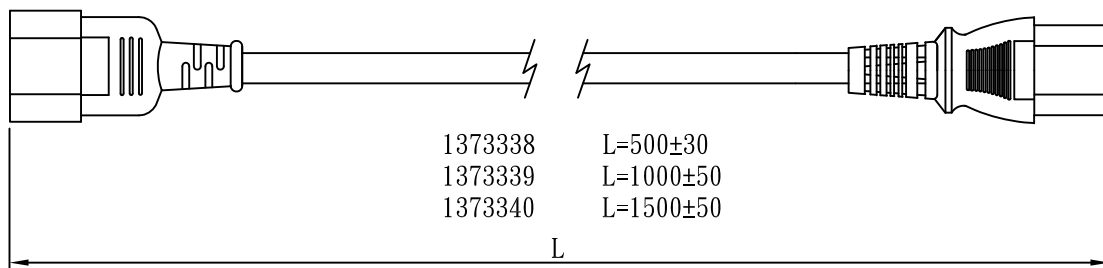

MARKING:

MARKING:

1373338 L1=100±30
 1373339 L1=150±30
 1373340 L1=180±30

WIRING COLOR:

E: Yellow/Green
 N: Blue
 L: Brown

LENGED ON CORD : (E04-14)

◁VDE▷ KEMA-KEUR ◁VE▷ △ CEBC 809 Ⓢ Ⓣ Ⓝ Ⓟ NF-USE 1346
 IEMMEQU H05VV-F 3G 0.75mm² 300/500V -LF- CE

NOTE:1. CORD 128
 2. CONTENT 13733XX

| | | | | | |
|--------|--|--------------------|--------|-------------|--------|
| CABLE | H05VV-F 3G 0.75 DENT PRINT CT-HG(BLUE) | | | | |
| PLUG | IS-011 + IS-14 | LENGTH | L | UNIT | mm |
| CLIENT | NAME | First connectivity | N/W | UNIT | kg |
| | P/N | 13733XX | SG DWG | SR-172524-3 | VER. A |