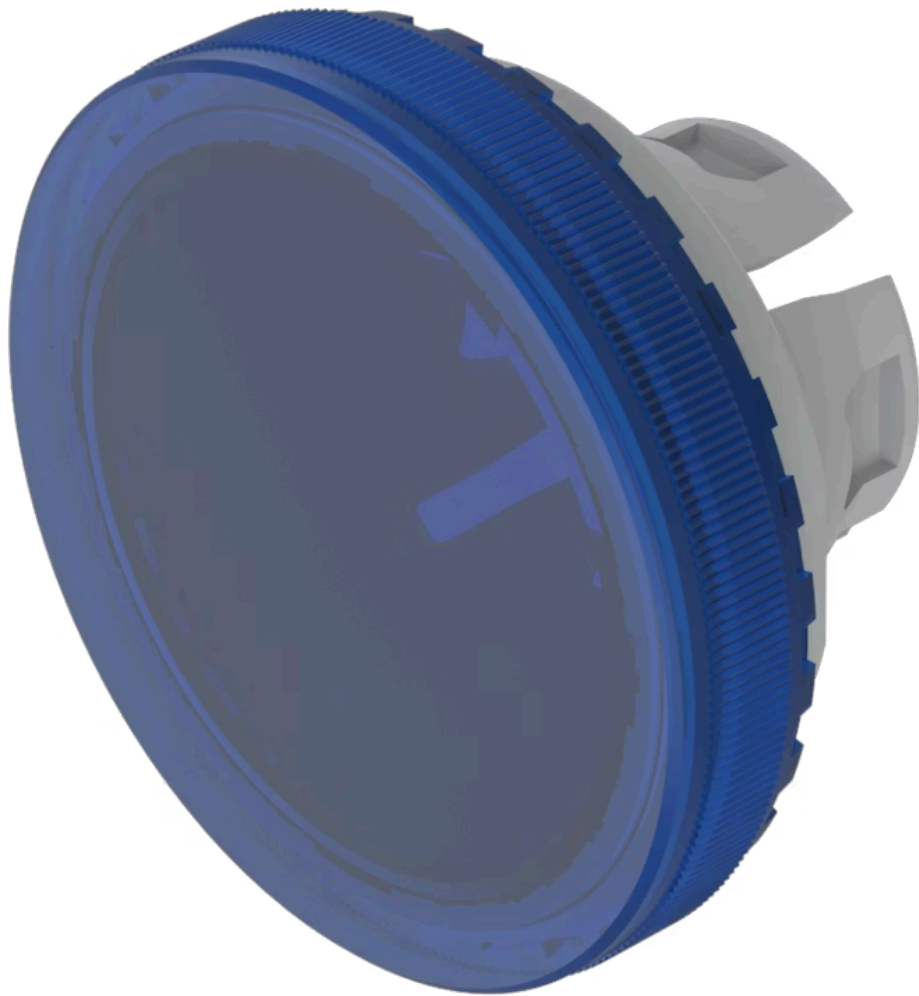

Lens

84-
7115.600

Distribution by
Rs-online

<https://rs-online.eao.com/component/84-7115.6...>

Your product:

84-7115.600
Lens

FRONT

Front form: Round

OPERATING-/INDICATION PART

Lens colour: Blue
Lens material: Plastic
Lens illumination: Illuminated
Lens shape: Flush
Lens optics: transparent
Lens type: Raised above front bezel
Symbol: No Symbol
Shape of illumination: Front

MECHANICAL CHARACTERISTICS

Weight: 0.002 kg

CERTIFICATE

REACH: REACH compliant

RoHS: RoHS compliant

OTHER

Short Description: Lens, Ø 19.7 mm, Illuminated, No Symbol, Blue, Flush, Plastic

Dimension: Ø 19.7 mm

Description component:

Material lens: Plastic as per UL94 V2