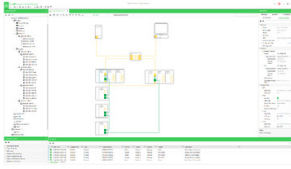

Product datasheet

Specifications

License, EcoStruxure Control Expert, service pack base, extra large XL, 100 users, node locked, digital license

CEXSPUCZXEPZZ

EAN Code: 3606482208049

Main

Range of product	EcoStruxure Control Expert
Product or component type	License
Format	Digital
Software type	Service pack base
Type of license	Node locked license
Software version	V16
Operating system requirement	Windows 10 Windows 11 Windows Server 2019 Windows Server 2022
User language	Italian Chinese Spanish English German French

Complementary

License category	Permanent
Product compatibility	Modicon controller
Software designation	Control Expert extra large
Software function	Engineering
Hosting option	On-premise
License size	Entity (100 users)
Memory requirement	8 GB
Display resolution	800 x 600 pixels VGA