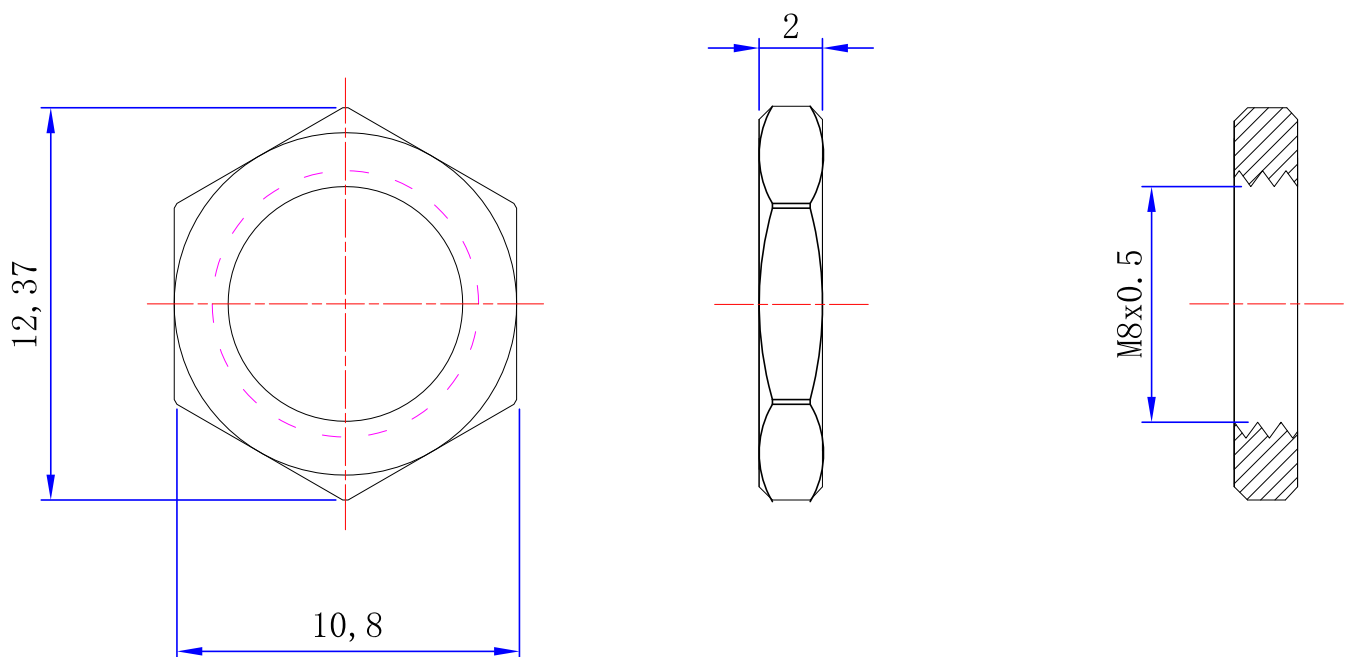

Hex Nut, M8

Features

- The hexagonal shaped nut makes it easy to work with and is versatile - ideal for tight spots
- Ideal for use in construction and assembly
- RoHS compliant

Specification

Material	Brass
Finish	Nickel
Size	M8 x 0.5

Drawing

Art Nr.
RND 205-01170