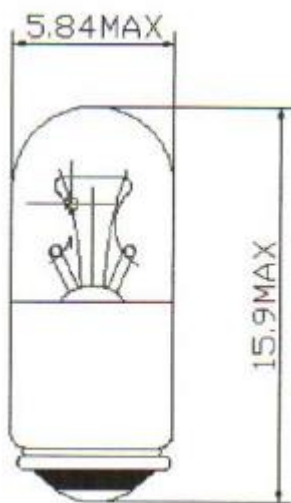

# Midget Groove Filament Indicator Lamp

RS Stock number [655-9514](#)

Dimensions: (mm)

## Specifications

Structure		Design Characteristics	
Bulb Type	T1 ¾ Clear	Voltage	36V
Bulb Diameter	Ø5.84max	Amperage	30mA±10%
Length	15.9Max	Filament Type	Vacuum Type
Base Type	M.G	Luminous Flux	3.5Lm ± 20%
		Life Hours	5000hrs