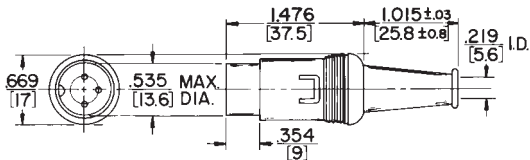

ORDERING INFORMATION

Part Number	Description	Pin Arrangement
05CL3M	3 pins at 180°	2
05CL5M	5 pins at 180°	5
09CL4M	4 pins at 210°	3
12CL5M	5 pins at 240°	4
⌘15CL7M	7 pins at 270°	7
⌘15CL8M	8 pins at 270°	8

ORDERING INFORMATION

Part Number	Description	Pin Arrangement
05GM3M	3 pins at 180°, Gray body and strain relief.	2
05GM5M	5 pins at 180°, Gray body and strain relief	5
⌘09GM4M	4 pins at 210°, Gray body and strain relief	3
12GM5M	5 pins at 240°, Gray body and strain relief	4
⌘12GM6M	6 pins at 240°, Gray body and strain relief	6
15GM7M	7 pins at 270°, Gray body and strain relief	7
15GM8M	8 pins at 270°, Gray body and strain relief	8
⌘20GM8M	8 pins at 262°, Gray body and strain relief	10

⌘ Available on special order only; contact Switchcraft for price and delivery.

SPECIFYING NOTE: Use letter "JL" in place of "GM" to order same part number with black housing.

SWITCHCRAFT, INC. 5555 N. Elston Ave.
Chicago, IL 60630 • 773 792-2700 • FAX: 773 792-2129
www.switchcraft.com

DIN PLUGS

STRAIGHT CORD PLUG with 30° lock ring

STRAIGHT CORD PLUG with Shielded Barrel

SWITCHCRAFT, INC. 5555 N. Elston Ave.
Chicago, IL 60630 • 773 792-2700 • FAX: 773 792-2129
www.switchcraft.com

DIN PLUGS