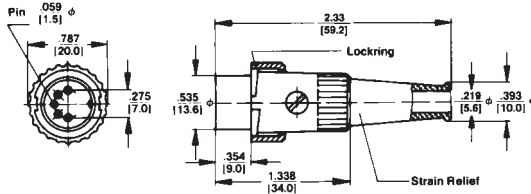

SWITCHCRAFT, INC. 5555 N. Elston Ave.
Chicago, IL 60630 • 773 792-2700 • FAX: 773 792-2129
www.switchcraft.com

DIN PLUGS

STRAIGHT CORD PLUG with 30° lock ring