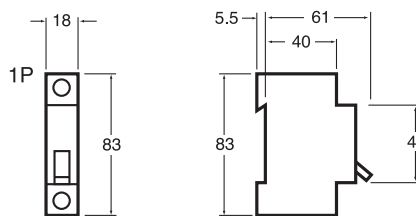

RBN low level relay