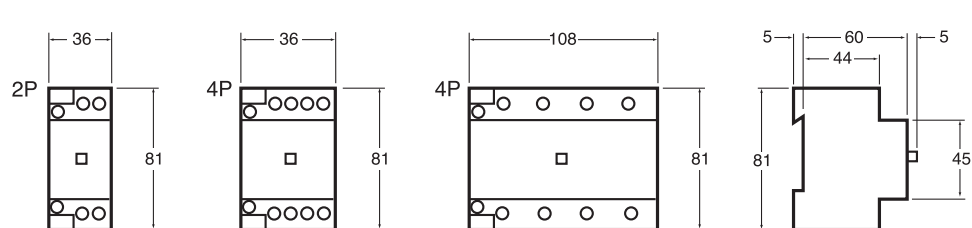

40/63A contactors