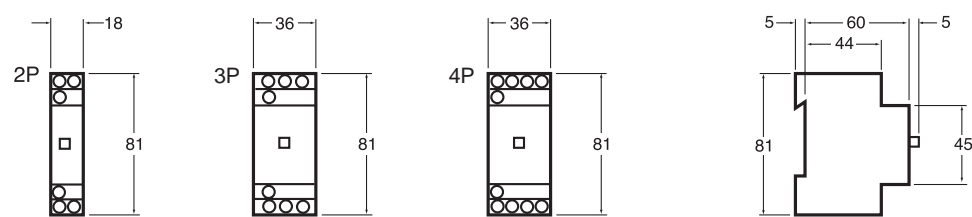

Dimensions (mm)

CT contactors

Standard CT contactors

16/25A contactors

40/63A contactors

100A contactors

CT contactors with manual operating mechanism

16/25A contactors