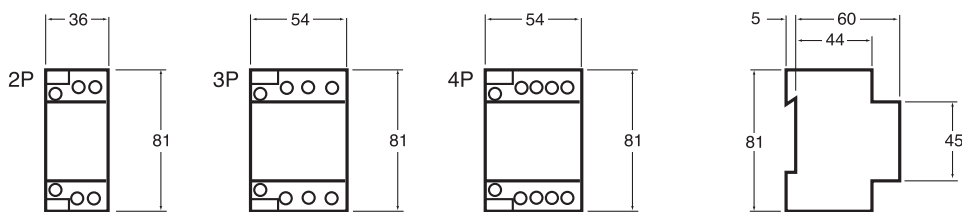

Dimensions (mm)

CT contactors

Standard CT contactors

16/25A contactors

40/63A contactors

100A contactors

CT contactors with manual operating mechanism

16/25A contactors