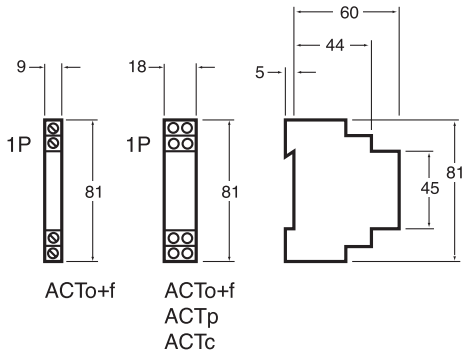

Add-on auxiliaries

ACTo+f, ACTt and ACTp