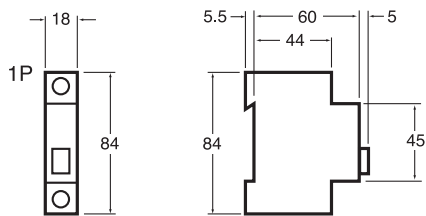

Relays and extensions

RLI changeover relay