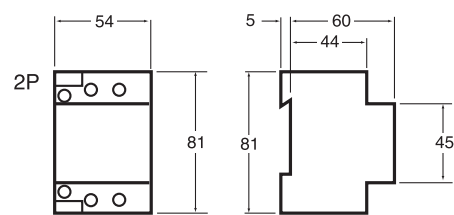

Dimensions (mm)

CT contactors

Standard CT contactors

16/25A contactors

40/63A contactors

100A contactors

CT contactors with manual operating mechanism

16/25A contactors