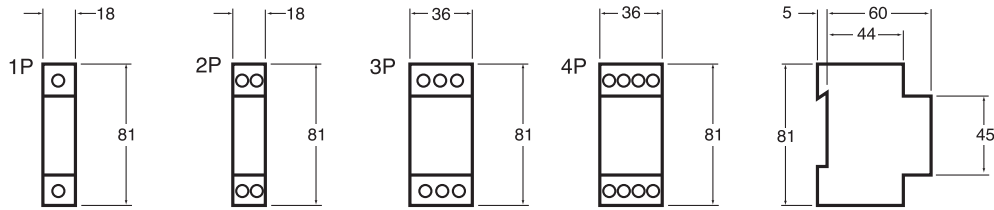

Dimensions (mm)

CT contactors

Standard CT contactors

16/25A contactors

40/63A contactors

100A contactors

CT contactors with manual operating mechanism

16/25A contactors