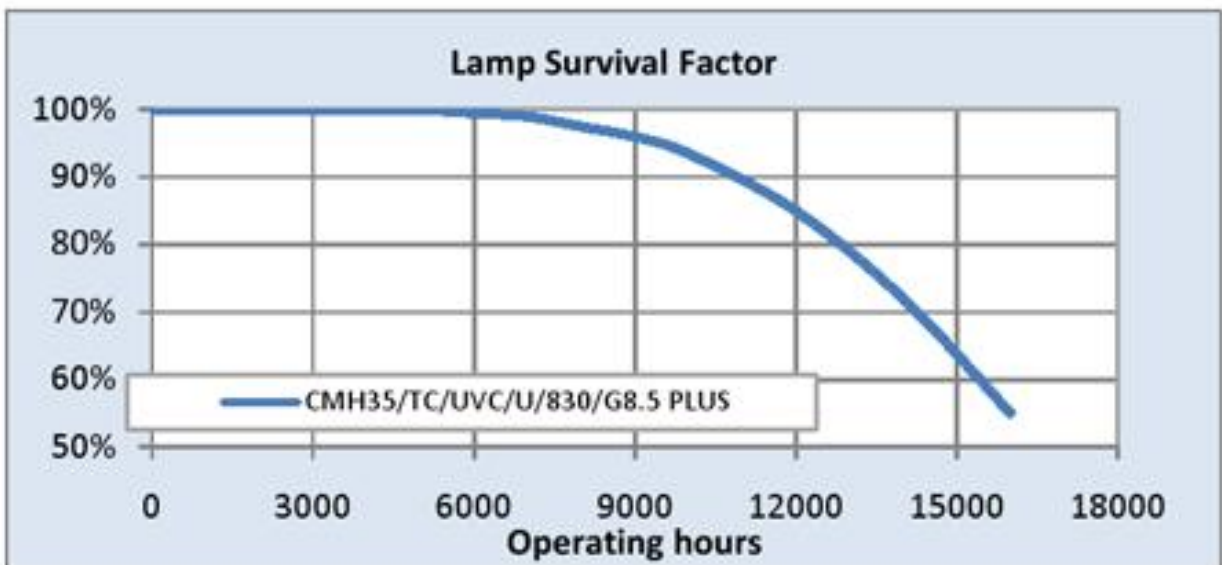

Survival Data