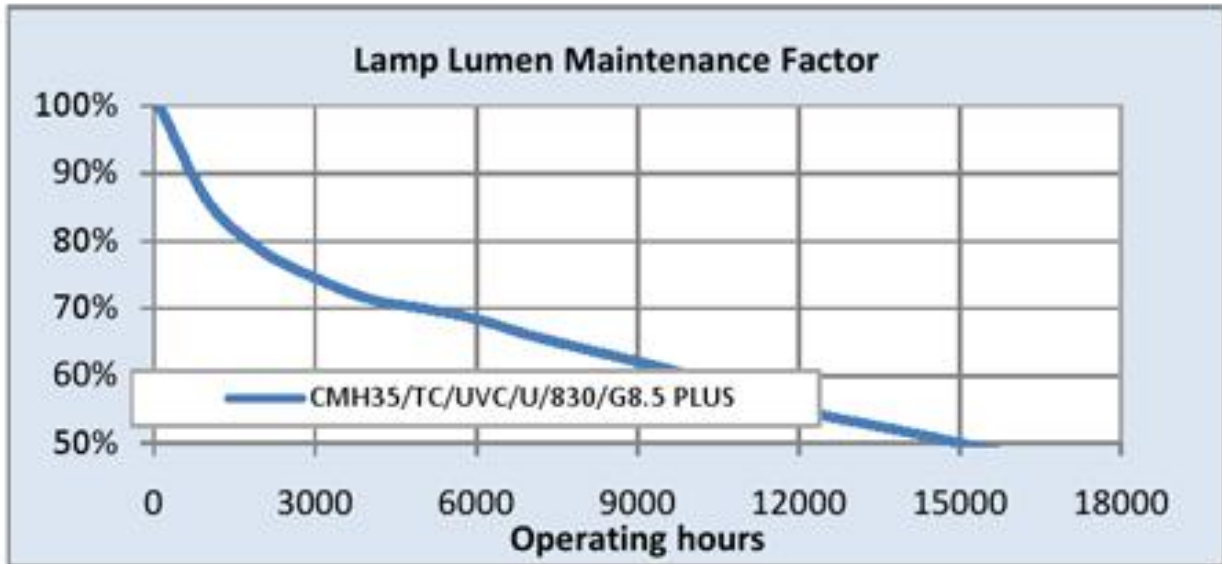

Lumen maintenance data