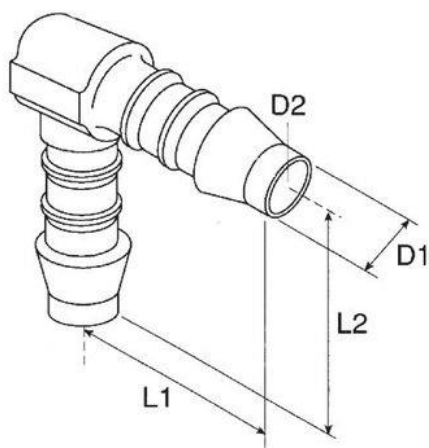

Datasheet

Stock No: 795-455

RS Pro Elbow Male, POM

Product Details

Elbow Connector

Push-on Connectors

- Acetal Resin, non toxic, tough, lightweight, good impact and wear resistance
- Deep moulded ribs, use hose clips for high pressure, positive sealing

Specifications:

| | |
|------------------------------|---------------|
| Hose Inner Diameter | 5mm |
| Coupling Connector Type | Elbow Coupler |
| Body Material | POM |
| Coupling Gender | Male |
| Coupling Connector Direction | Elbow |
| Series | WS |