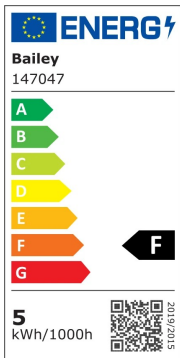

LED Industry G45 E27 4.7W (35W) 400lm 830 100V-260V AC/DC

Article number: 147047

BAI LED Industry Ball G45 E14 100V-260V AC/DC 4.7W (35W) 400lm 3000K Opal 200° 45x80mm P45 120V 130V 230V 240V 50/60Hz LED-lamp

General ETIM properties

ETIM group	Lamps
ETIM class	LED-lamp/Multi-LED
Name	LED Industry G45 E27 4.7W (35W) 400lm 830 100V-260V AC/DC
Brand	Bailey
Productseries	Ecoplus LED industry
Producttype	G45

ETIM specifications

Socket	E14
Luminous flux [lm]	400 - 400
Nominal voltage [V]	100 - 260
Lamp power [W]	4.7 - 4.7
Colour temperature [K]	3000 - 3000
Diameter [mm]	45
Length [mm]	80
Dimmable	No
Lamp shape	Round/globe
Beam angle [°]	200 - 200
Colour	White
Type of glass/cover	Opal
Colour rendering index CRI	80-89
Voltage type	AC/DC
Filament lamp	No
Rated luminous flux according to IEC 62612 [lm]	400
Power factor	0.6
Lamp efficacy [lm/W]	85
Nominal current [mA]	35 - 35
Colour of light according to EN 12464-1	Warm white < 3300 K
Housing colour	White
Average nominal lifetime [h]	20000
Degree of protection (IP)	IP20
Colour consistency (McAdam ellipse)	SDCM6
Min. number of switching cycles	10000
Weighted energy consumption in 1000 hours [kWh]	5
Remote operation possible	No
With movement sensor	No
With remote control	No
Photobiological safety according to EN 62471	RG0
Compatible with Apple HomeKit	No
Compatible with Google Assistant	No
Compatible with Amazon Alexa	No
IFTTT support available	No
Suitable for electronic ballast	No
Suitable for magnetic ballast	No
Dimming phase cut-off (trailing edge)	No
Dimming phase cut-on (leading edge)	No
Dimming Touch and Dim	No
Dimming Zigbee	No
Dimming Bluetooth	No

Dimming Wi-Fi	No
Energy efficiency class according to EU regulation 2019/2015	F
With twilight switch	No
Material of light bulb	Plastic

Alternative articles

146447

LED G45 E14 100V-240V AC/DC
5W (35W) 450lm 830