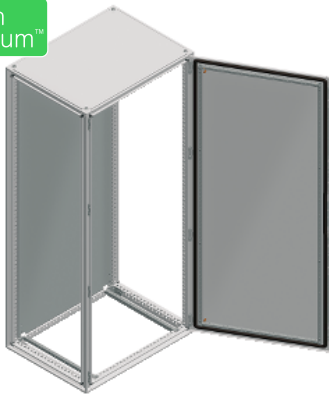

Product data sheet

Specifications

Spacial SF enclosure without mounting plate - assembled - 1200x600x600 mm

NSYSF12660

Main

Range	Spacial
Extended range	Spacial SF
Application	Multi-purpose
Product or component type	Suitable enclosure
Enclosure nominal height	1200 mm
Enclosure nominal width	600 mm
Enclosure nominal depth	600 mm
Enclosure mounting	Floor-standing
Device composition	2 sliding rails 4 mounting plate bracket 1 structure 1 door 1 locking system with handle: door 1 rear panel 1 roof

Complementary

Structure type	Panels and doors built into the structure Formed from a single section Vertical uprights joined with top and bottom frames Perforated structure with a pitch of 25 mm
Door type	Plain front
Number of doors	Front: 1 door(s)
Door opening side	Reversible (120 °)
Lock type	4 points lock, handle with 5 mm double bar insert front door
Mounting plate description	Without mounting plate
Type of gland plate	Without gland plate
Accessibility for operation	Front Rear Sides of enclosure
Removable parts	Door by screws hinge Rear panel by screws Roof by screws Mounting plate bracket by screws Sliding rail by screws
Material	Frame: galvanised steel Uprights: galvanised steel Door: sheet steel Panels: sheet steel Hinge: zamak

Handle: polyamide 6 with 30 % fibre glass

Surface finish	Epoxy-polyester powder
Colour	Enclosure: grey (RAL 7035) Handle: black (RAL 9005)
Net weight	58 kg

Environment

Standards	IEC 62208
NEMA degree of protection	NEMA 3R/12
IP degree of protection	IP55 conforming to IEC 60529
IK degree of protection	IK10 conforming to IEC 62262