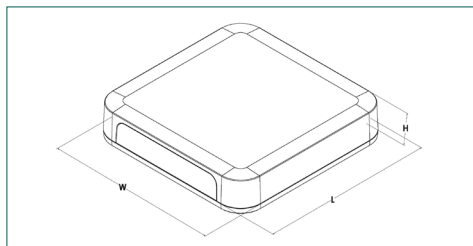

92 series comms boxes

TAKACHI

Product overview

Low profile and deep profile plastic housings with removable end panels. Ideal for communication equipment such as Wi-Fi routers.

- Stylishly designed ABS plastic case with double detachable panels
- Flame resistant ABS (UL94-V0), 30 sizes, available in off-white and dark grey
- Equipped with built-in bosses for PCB mounting
- Suitable for WiFi access points, measuring equipment, control and communication applications
- 92 series has been designed to meet the requirements of IP40

SPECIFICATION

Materials	Base, top and panel UL94-V0 ABS
Protection class	92 series has been designed to meet the requirements of IP40
Operating temperature	-10°C to +60°C
Standard colours	Dark grey Off-white
Standard unit includes	Base, top and panel 4x self tapping screw 4x rubber feet