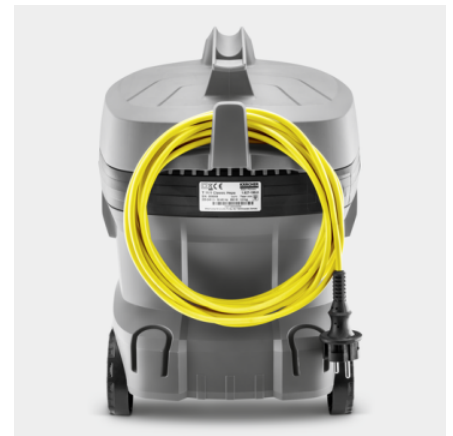

Cable hook

- The power cable is always stored safely for transport.
- Practical cable storage.