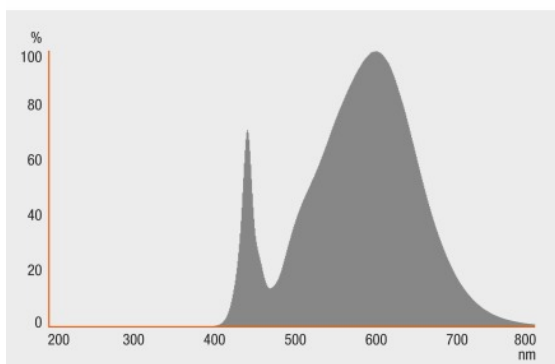

Light Distribution

Spectral power distribution

Guarantee

Logistical Data

Product code	Product description	Packaging unit (Pieces/Unit)	Dimensions (length x width x height)	Volume	Gross weight
4052899299184	PARATHOM CLASSIC A 40 ADV 6 W/827 FR	Shipping carton box 10	290 mm x 121 mm x 113 mm	3.97 dm³	970.00 g

---

The mentioned product code describes the smallest quantity unit which can be ordered. One shipping unit can contain one or more single products. When placing an order, for the quantity please enter single or multiples of a shipping unit.