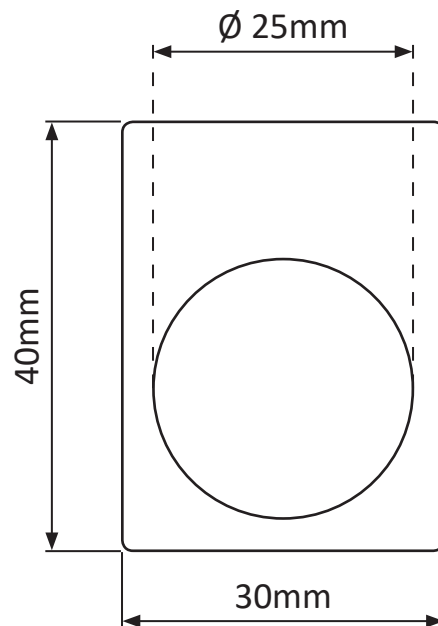

Datasheet

**Stock No: 175-3966**

## Legend Plate with “STOP” Marking

### Specifications:

- Product Type: Legend Plate
- Product Category: Marking Accessory
- Compatible with: Ø 22.5mm Control or Signalling Unit
- Dimensions: 30mm x 40mm
- Marking: “STOP”
- Language: English