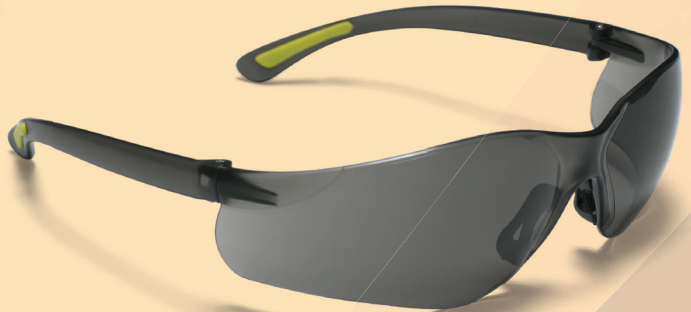

TECHNICAL DATA

RAZOR1 SAFETY EYEWEAR

Model: Razor1 Clear Lens (RAZOR-C)
Razor1 In/Out Lens (RAZOR1-IO)
Razor1 Smoke Lens (RAZOR1-S)

PROGUARD®

Your Ultimate Partner In Safety®

Product Description

- Incredibly light, 23 grams.
- Ultra-modern design & style.
- Safety spectacles which provides maximum protection.
- Finger-tip nosepiece offer more custom and flexible fit.
- Lens Material: Polycarbonate.
- Temple Material: Polycarbonate with soft elastomer.
- Comply with ANSI Z87.1, EN 166 & SIRIM DOSH.
- Anti-Scratch.
- Anti-UV.
- Anti-fog Lens.
- Impact Resistant Lens.

Packging (for all RAZOR1 models)

1 pair/polybag, 12 pairs/box, 25 boxes/carton

RAZOR1-S

PROGUARD TECHNOLOGIES (M) SDN. BHD. (258964-U)

T +603 9021 3233 (Hunting Line) F +603 9021 3133/ 9021 2733
E proguard@proguardsafety.com
Lot 408 & 409, Jalan Sungai Tekali, 43100 Hulu Langat, Selangor, Malaysia.

SUBANG JAYA Branch :

T +603 5192 8788 F +603 5192 1788 E pgsj@proguardsafety.com
No.10, Jalan Putra Mahkota 7/68,
47650 Putra Heights, Subang Jaya, Selangor, Malaysia.

MELAKA Branch :

T +606 335 4552 (Hunting Line) F +606 335 4557
E pgmelaka@proguardsafety.com
No.7 & 7-1, Jalan MP3, Taman Merdeka Permai, 75350 Melaka, Malaysia.

EAST COAST Branch :

T +609 567 5989/ 568 5989 F +609 568 9989
E proguardeastcoast@proguardsafety.com
A-61, Jalan Seri Setali 2, Off Jalan Air Putih, 25300 Kuantan, Pahang, Malaysia.

SOUTHERN Branch :

T +607 353 0780 (Hunting Line) F +607 354 9086
E proguardsouthern@proguardsafety.com
6, Jalan Molek 2/5, Taman Molek, 81100 Johor Bharu, Johor, Malaysia.

EAST MALAYSIA Branch :

PROGUARD SAFETY (NORTHERN) SDN. BHD. (592968-H)