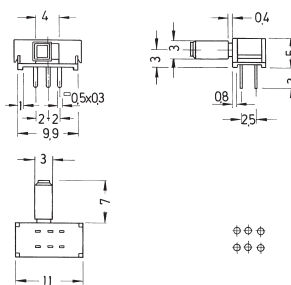

Miniature Slide Switches

Specifications: see page 100

Material: plastic housing, terminals sealed

Models: Switching functions

MFP 261 N – RA on on shorting

MFP 263 P – RA on on on n.n.

MFP 461 N – RA on on non-shorting