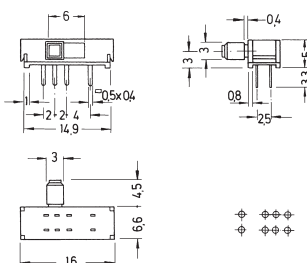

Miniature Slide Switches

Specifications: see page 100

Material: plastic housing, terminals sealed

Models: Switching functions

MFP 261 N – RA on on shorting

MFP 263 P – RA on on on n.n.

MFP 461 N – RA on on non-shorting