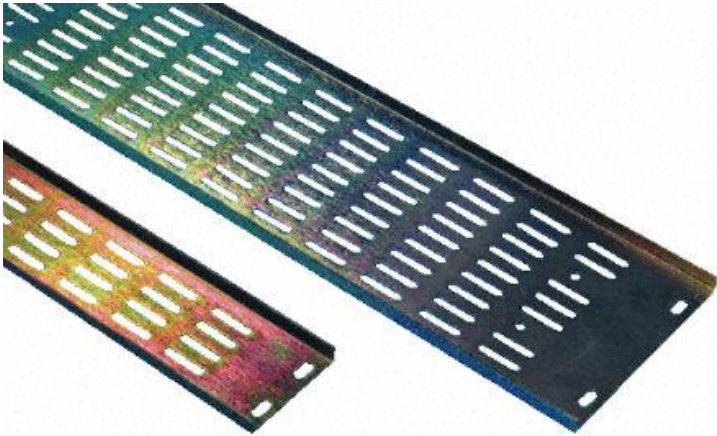

Datasheet

Cable tray for rack cabinet, 27Ux75mm W

RS Stock number 397-1860

Cable Tray

Adjustable vertical cable management

Side mounted using two screws and cage nuts top and bottom

75mm version can also be used for front or rear vertical cable management on 800mm wide Access cabinets

Easily positioned to allow optimum cable runs

Fixings supplied