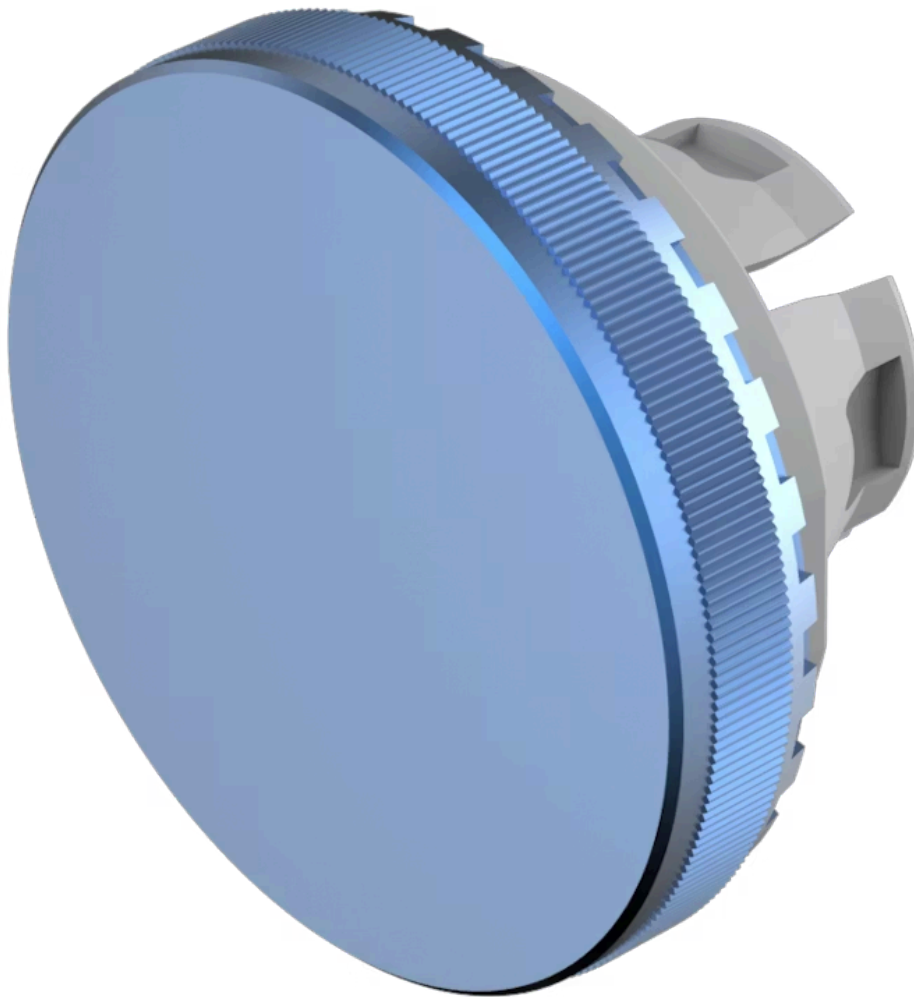

Lens

84-
7201.600

Distribution by
Rs-online

<https://rs-online.eao.com/component/84-7201.6...>

Your product:

84-7201.600
Lens

FRONT

Front form: Round

OPERATING-/INDICATION PART

Lens colour: Blue

Lens material: Aluminium

Lens illumination: Non illuminated

Lens shape: Flush

Lens optics: opaque

Lens type: Level with front bezel

Symbol: No Symbol

MECHANICAL CHARACTERISTICS

Weight: 0.002 kg

CERTIFICATE

REACH: REACH compliant

RoHS: RoHS compliant

OTHER

Short Description:

Lens, Ø 19.7 mm, Non illuminated, No Symbol, Blue, Flush, Aluminium

Dimension:

Ø 19.7 mm

Hints:

The colour of anodised aluminium parts can vary due to technical production reasons