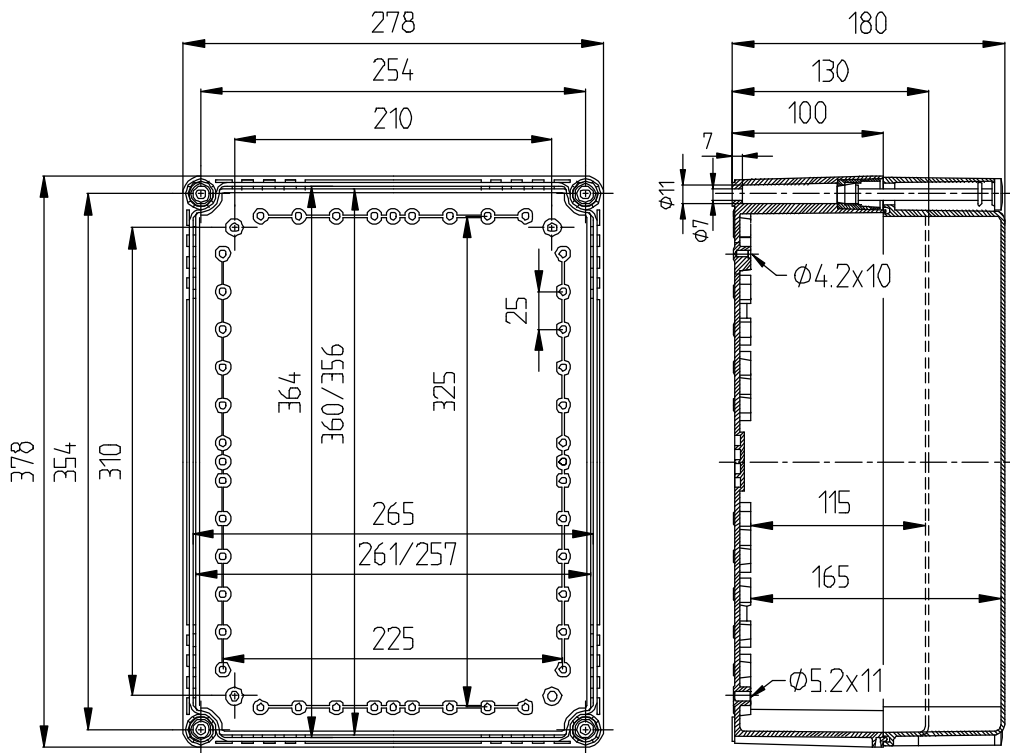

This is a sample photo.

ORDER SYMBOL: PC 382813T

EL.number **EAN:** 6418074005557

Sweden:
Denmark:
Finland: 3423817

INCLUDING:
Enclosure body, cover, 4 slotted cover screws, and mounting screws.

APPROVALS:
USA: UL Type 1, 3, 3S, 4, 4X, 12 (E75645 Vol.1 Sec.2); UL 94-V0

EURO: IP 67; UL 94-V0

OTHERS: IEC 529, CE, EEI, SETI 154171-01, CSA LR 49336-7

FIBOX SOLID PC

TECHNICAL INFORMATION:

Standard colour: RAL 7035	Temp.range in cont. use: Max. +80 °C
Ingress protection: IP 67 (IEC 529)	Temp. range of material: - 40 °C - + 120 °C
Flame resistance: UL 94-V2	