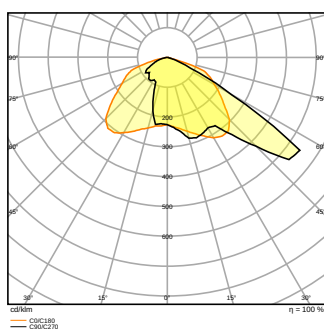

Product features

- Modular, high-power floodlight with up to 135 lm/W
- Joint or separate installation with Floodlight Max power supply
- Available with 10°, 30° and 60° symmetric beam angles, as well as 50°x110° asymmetric light distribution
- Mounting bracket for up to 180° tilting
- Highly-transparent, tempered glass diffusor

TECHNICAL DATA

Electrical data

Nominal wattage	1200.00 W
Nominal voltage	180 V
Nominal current	6320 mA
Operating mode	External LED driver

Photometrical data

Luminous flux	164000 lm
Luminous efficacy	137 lm/W
Color temperature	5700 K
Light color (designation)	Cool Daylight
Color rendering index Ra	≥70
Standard deviation of color matching	< 5 sdcn
Luminous intensity	-
Low flicker	Yes
Flickering metric (Pst LM)	-
Stroboscope effect metric (SVM)	-
Photobiological safety group acc. to EN62778	RG2
Beam angle	50 ° x 110 °

Dimensions & Weight

Length	841.00 mm
Width	591.00 mm
Height	282.00 mm

Product weight	31900.00 g
Cable length	1300 mm

Materials & Colors

Product color	White aluminum
Housing color	White aluminum
Body material	Aluminum
Cover material	Glass
Light emitting surface material	Glass
Glow Wire Test according to IEC 60695-2-12	650 °C
Mercury content	0.0 mg