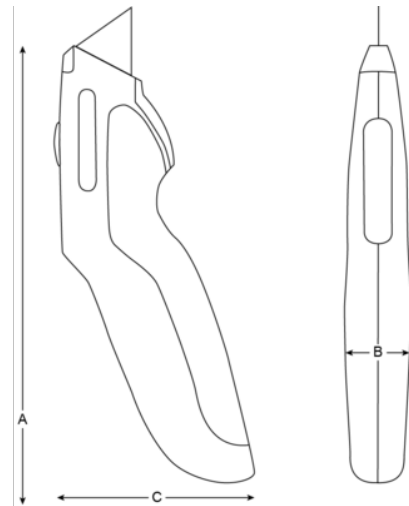

KERU-01
ERGO™ Retractable Utility Knife
161 mm

PRODUCT DETAILS

- 2-position mechanism
- Extra safety when not in use by retracting blade
- Easy blade change
- Storage for 6 blades in the easy to use rear magazine
- Developed according to the scientific ERGO™ process
- Maximum comfort with minimum effort thanks to an ergonomic design
- Can be washed out when needed
- Retail pack

PRODUCT ATTRIBUTES

Product	A	B	C	g
KERU-01	170 mm	26 mm	70 mm	140 g

Follow the Fish!