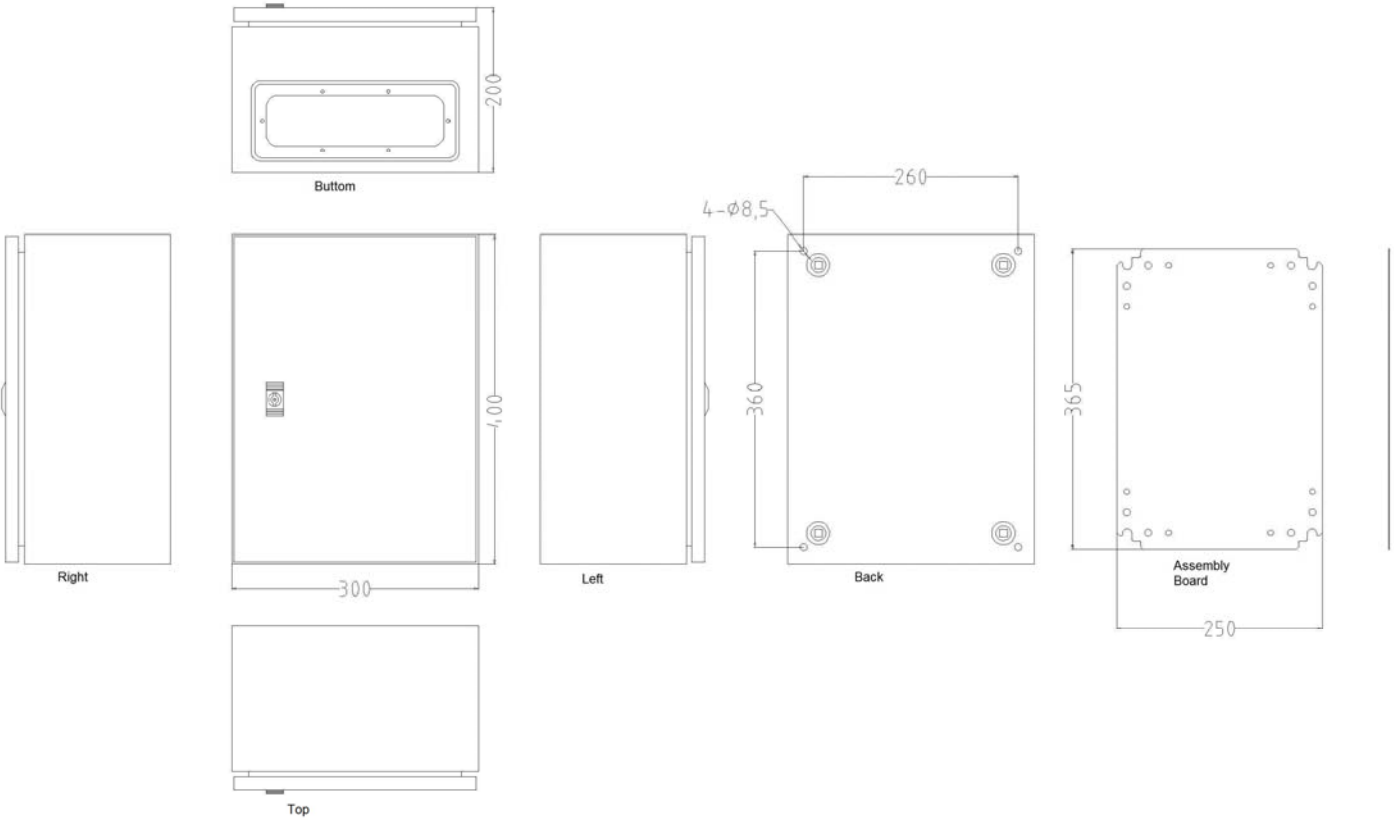

Mild Steel IP66 Wall Box, 400x300x200mm

unit: +/-0.5mm