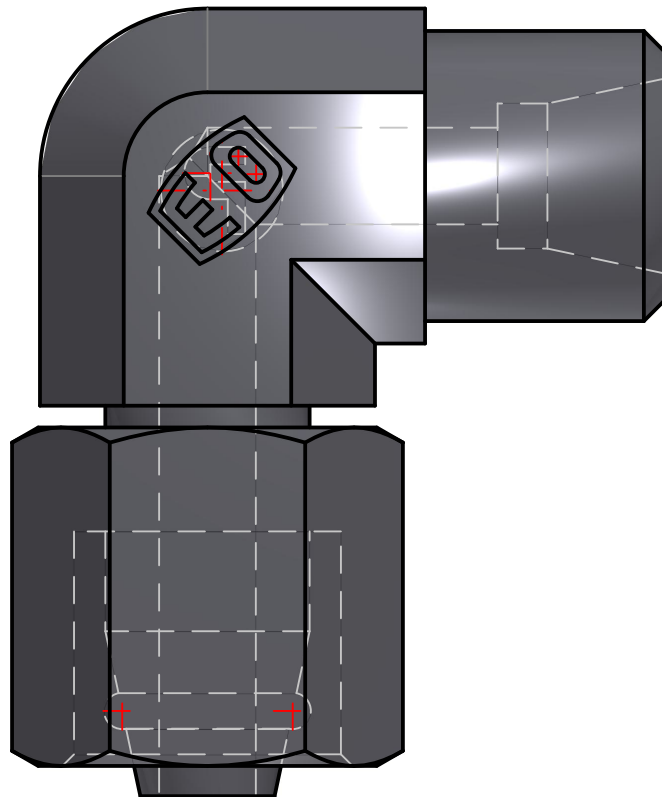

ENGINEERING YOUR SUCCESS.

Parker Hannifin Corporation
High Pressure Connectors Europe
Am Metallwerk 9
33659 Bielefeld, Germany
Ph: +49 (0) 521-4048-0
Fax: +49 (0) 521-4048-4280

PARKER High Pressure Connectors Europe Division
Ermeto DIN tube to tube swivel high pressure hydraulic tube fittings

PART Number: EW06LOMDCF

*Interactive 3D graphic, click to activate and rotate
(3D capable PDF viewer required)*

Technical Data	
Part Number	EW06LOMDCF
Series Name	Ermeto DIN tube to tube swivel high pressure hydraulic tube fittings
Series Code	Ermeto DIN tube to swivel high pressure hydraulic tube fittings
Division ID	687614
Division Name	High Pressure Connectors Europe Division
Company	Parker Hannifin