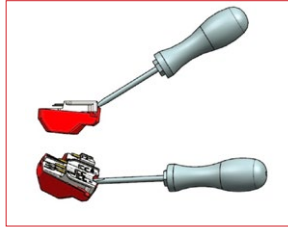

To open the plug, place a small screwdriver into the semi circular opening in the back of the plug and lever down

Inside the plug