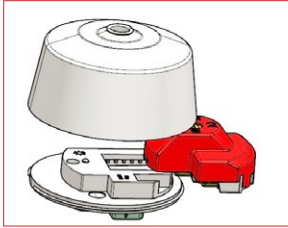

To open the plug, place a small screwdriver into the semi circular opening in the back of the plug and lever down

Inside the plug